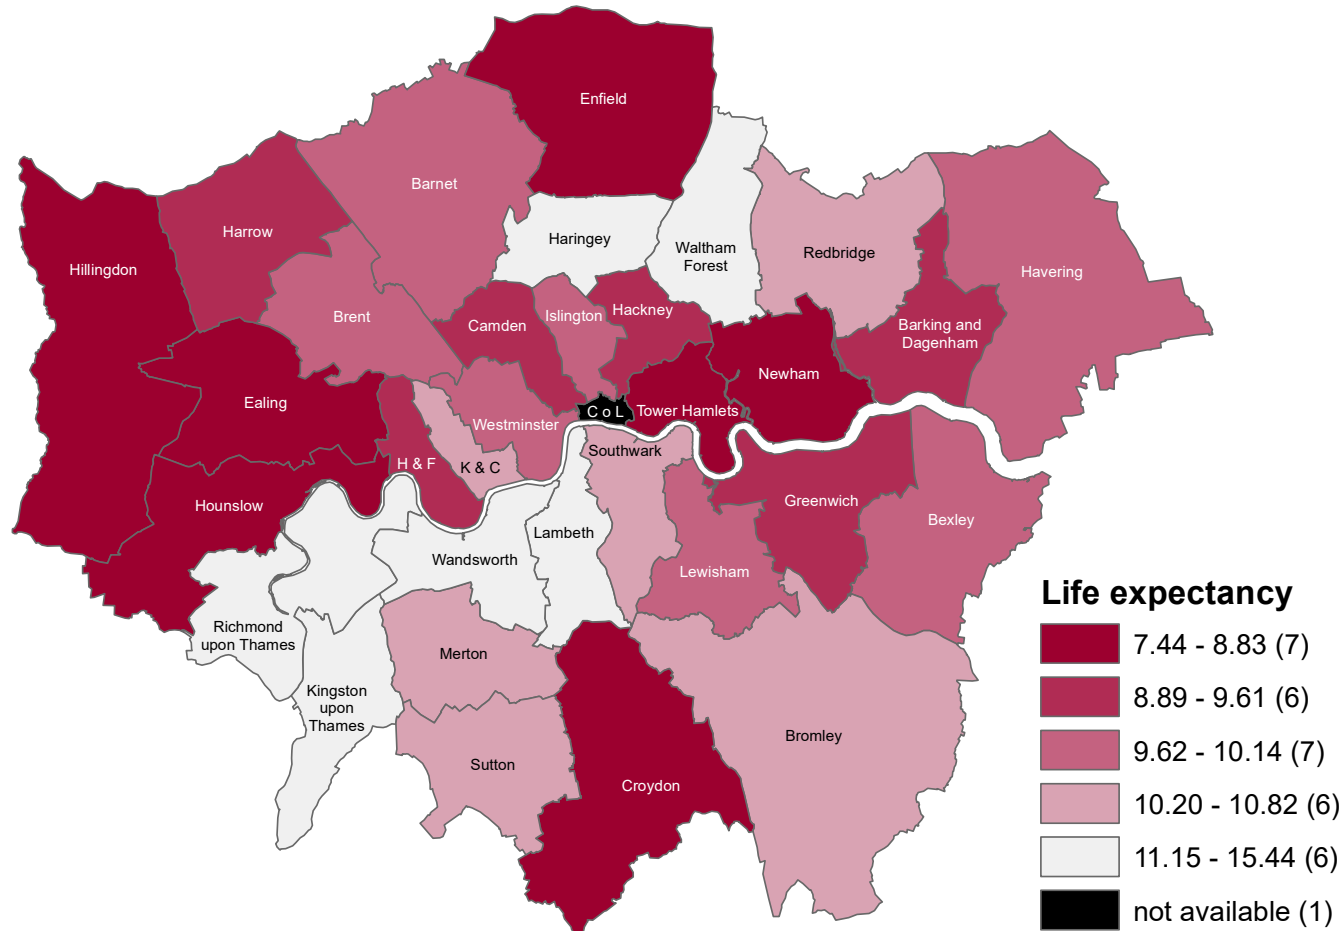

Disability-free life expectancy at 65, Female, 65, 2016 - 18

C o L = City of London, H & F = Hammersmith & Fulham, K & C = Kensington & Chelsea