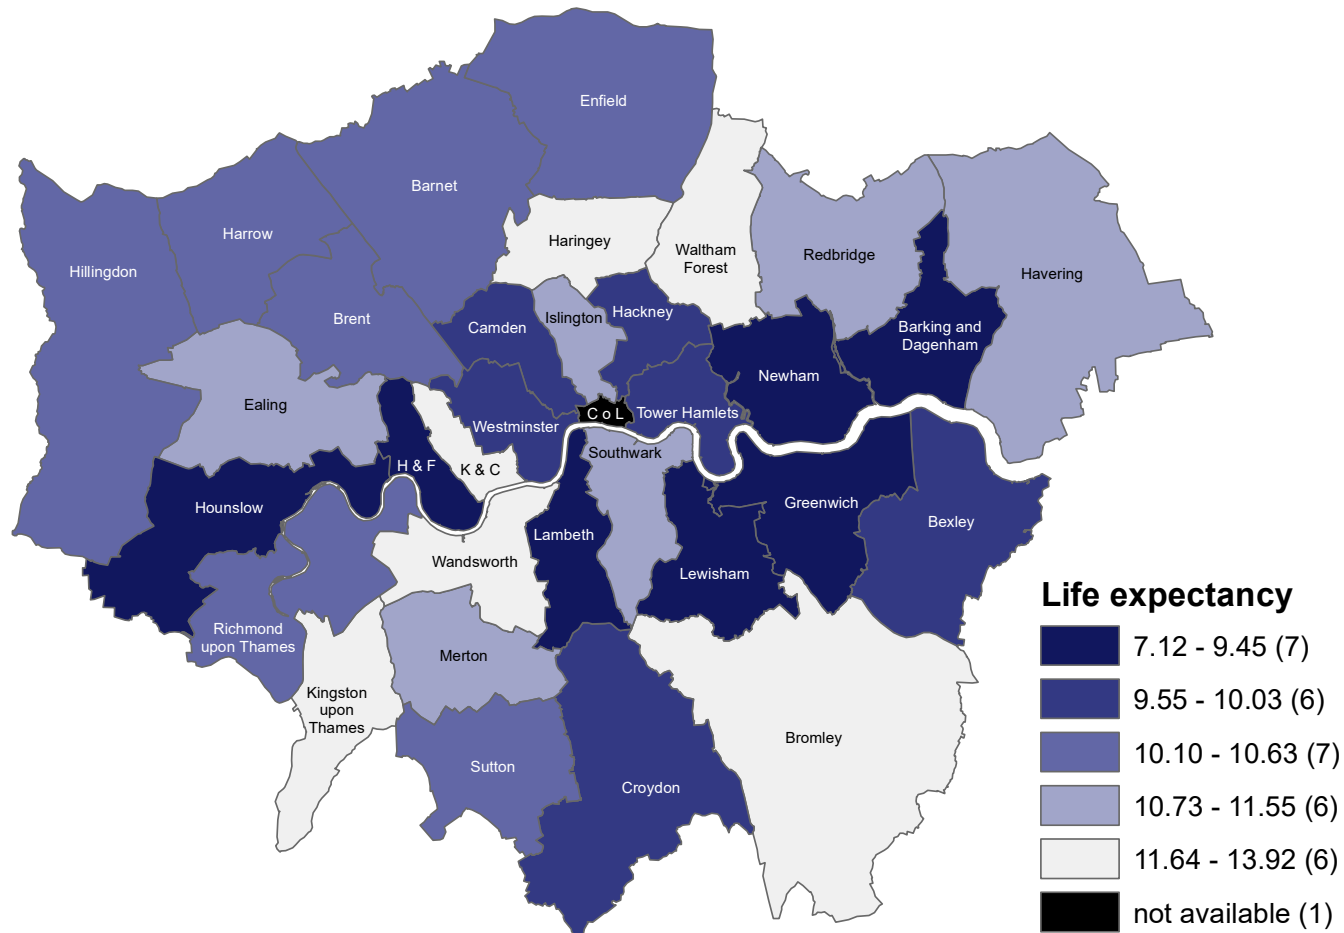

# Disability-free life expectancy at 65, Male, 65, 2016 - 18

C o L = City of London, H & F = Hammersmith & Fulham, K & C = Kensington & Chelsea