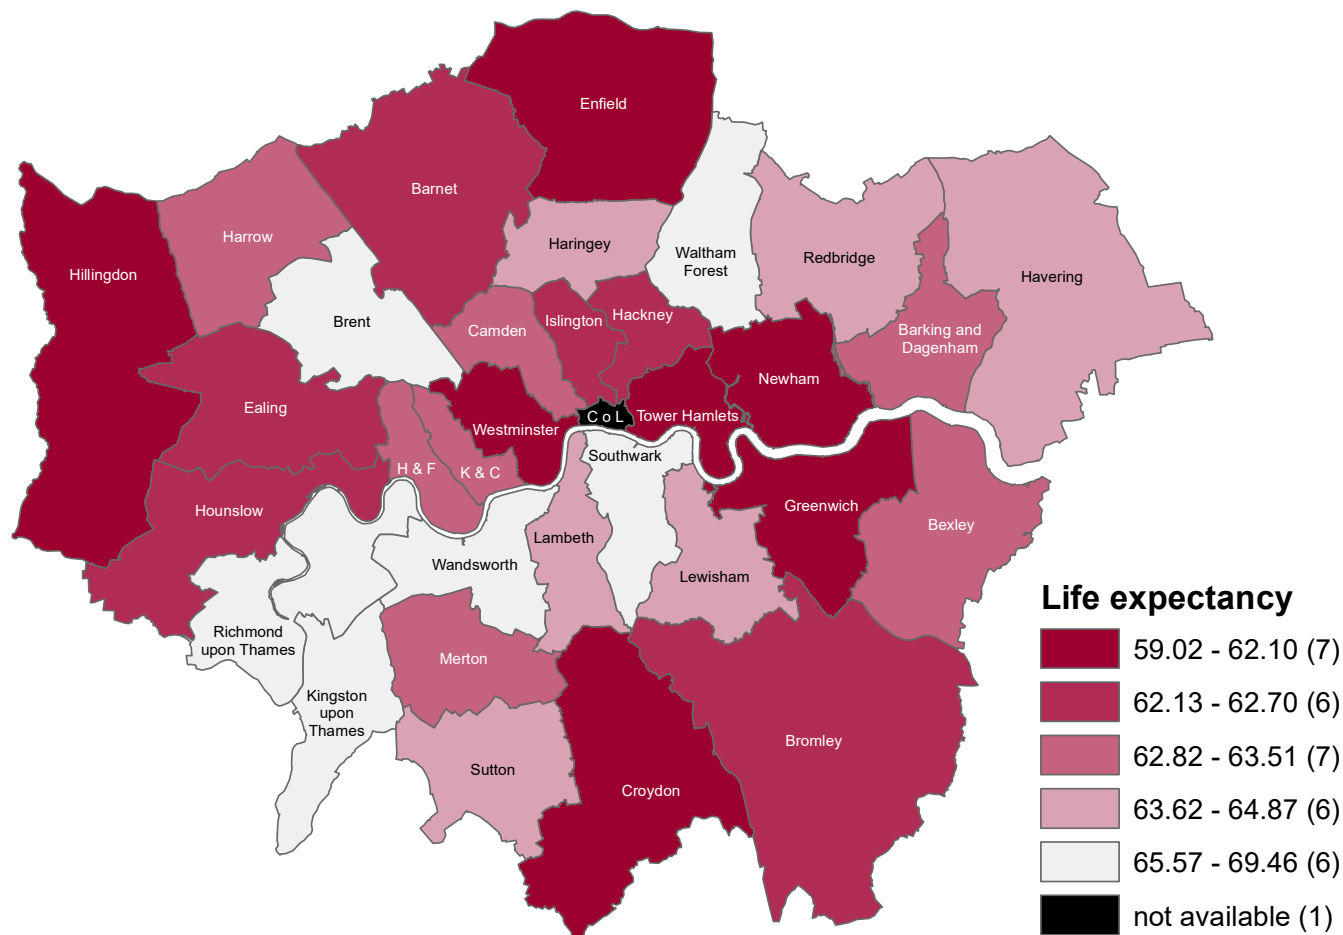

# Disability-free life expectancy at birth, Female, All ages, 2016 - 18

C o L = City of London, H & F = Hammersmith & Fulham, K & C = Kensington & Chelsea