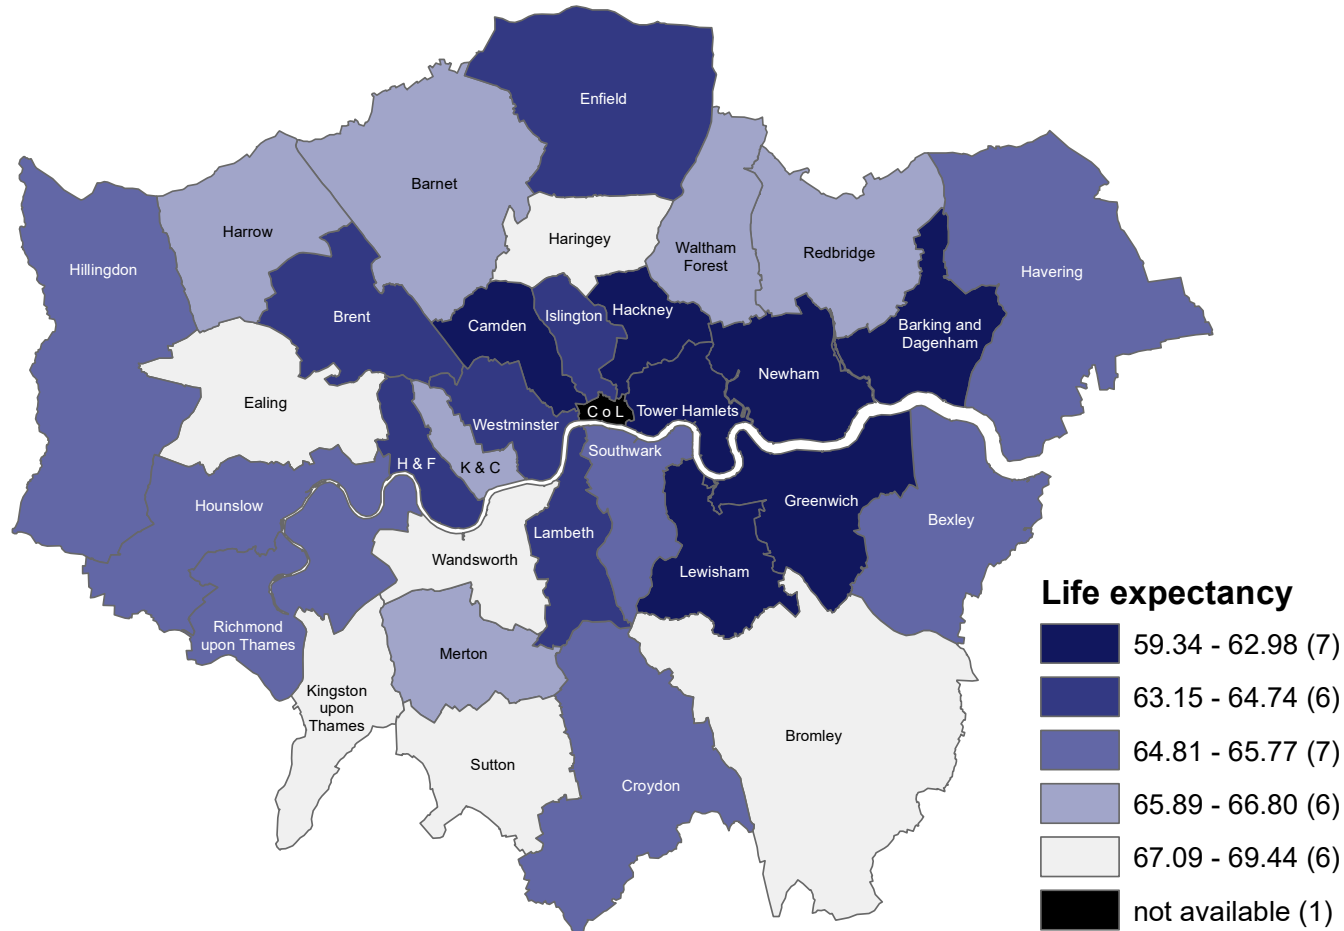

# Disability-free life expectancy at birth, Male, All ages, 2016 - 18

C o L = City of London, H & F = Hammersmith & Fulham, K & C = Kensington & Chelsea