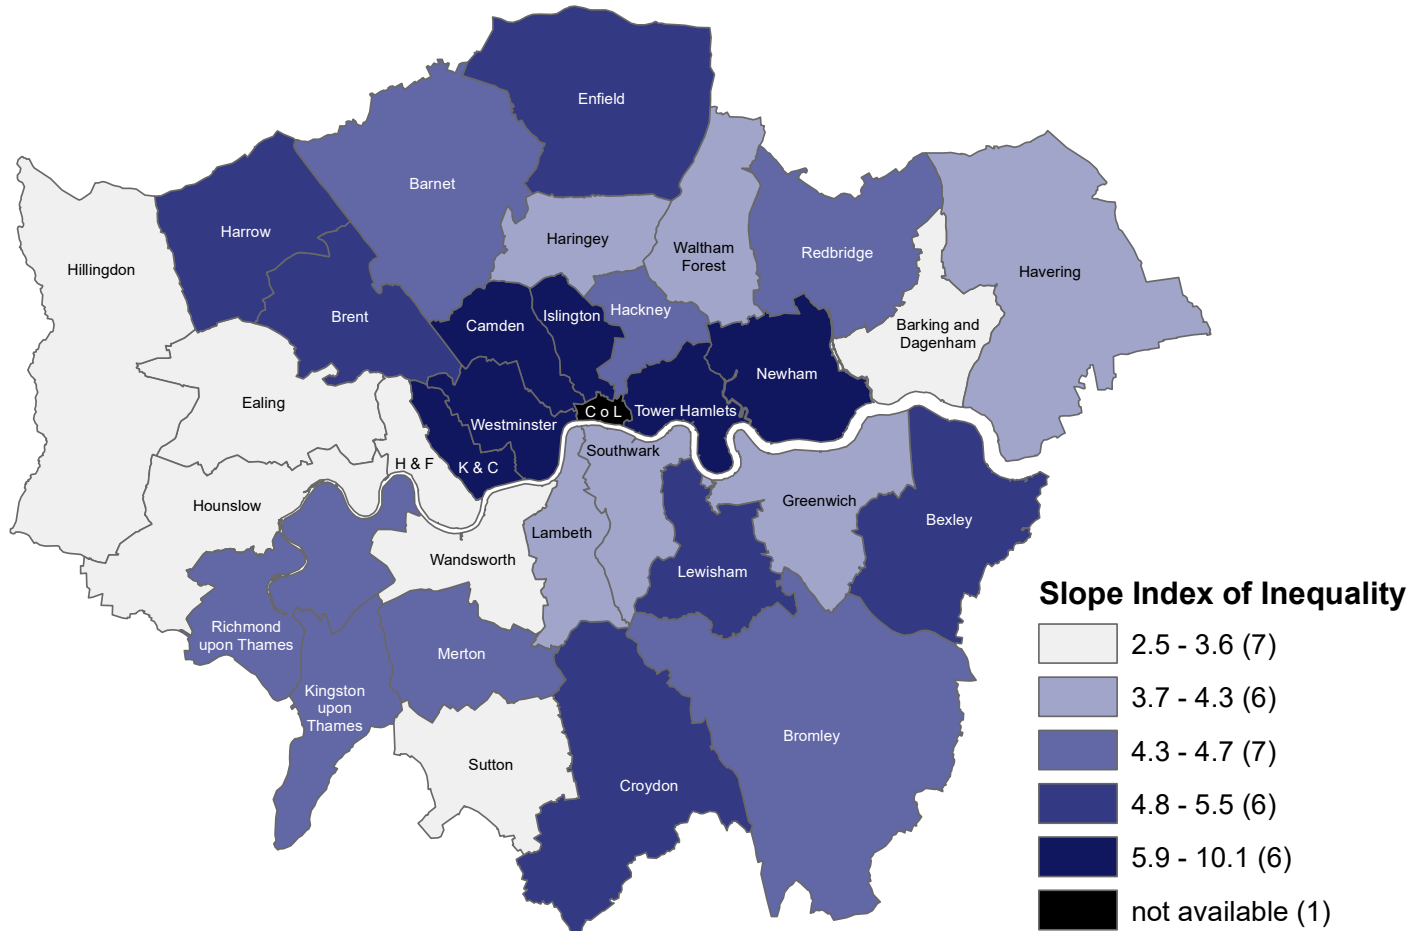

Inequality in life expectancy at 65, Male, 65, 2016 - 18

C o L = City of London, H & F = Hammersmith & Fulham, K & C = Kensington & Chelsea