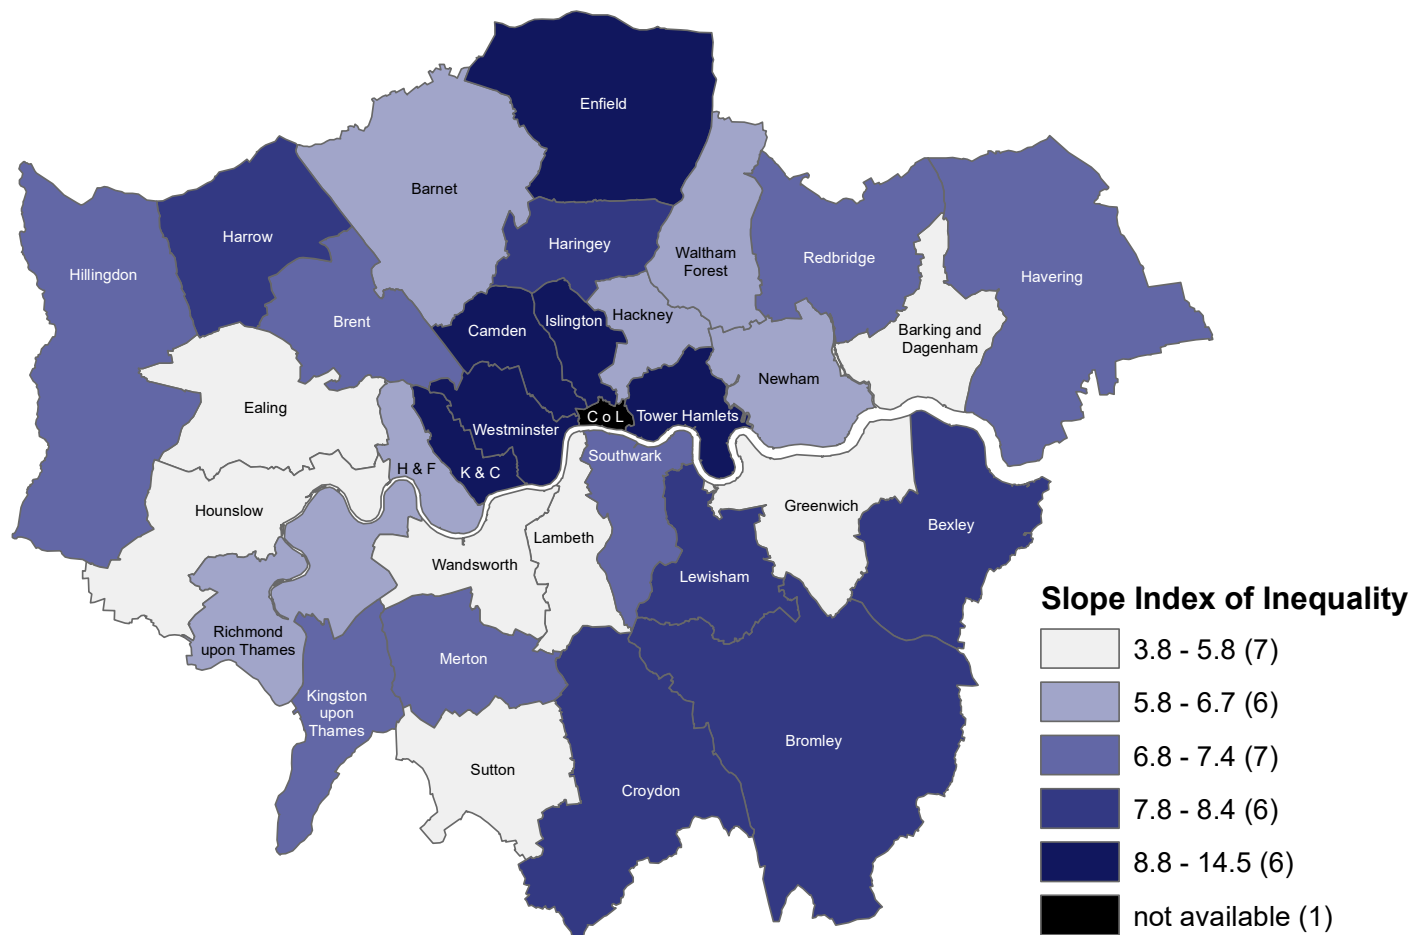

Inequality in life expectancy at birth, Male, All ages, 2016 - 18

C o L = City of London, H & F = Hammersmith & Fulham, K & C = Kensington & Chelsea