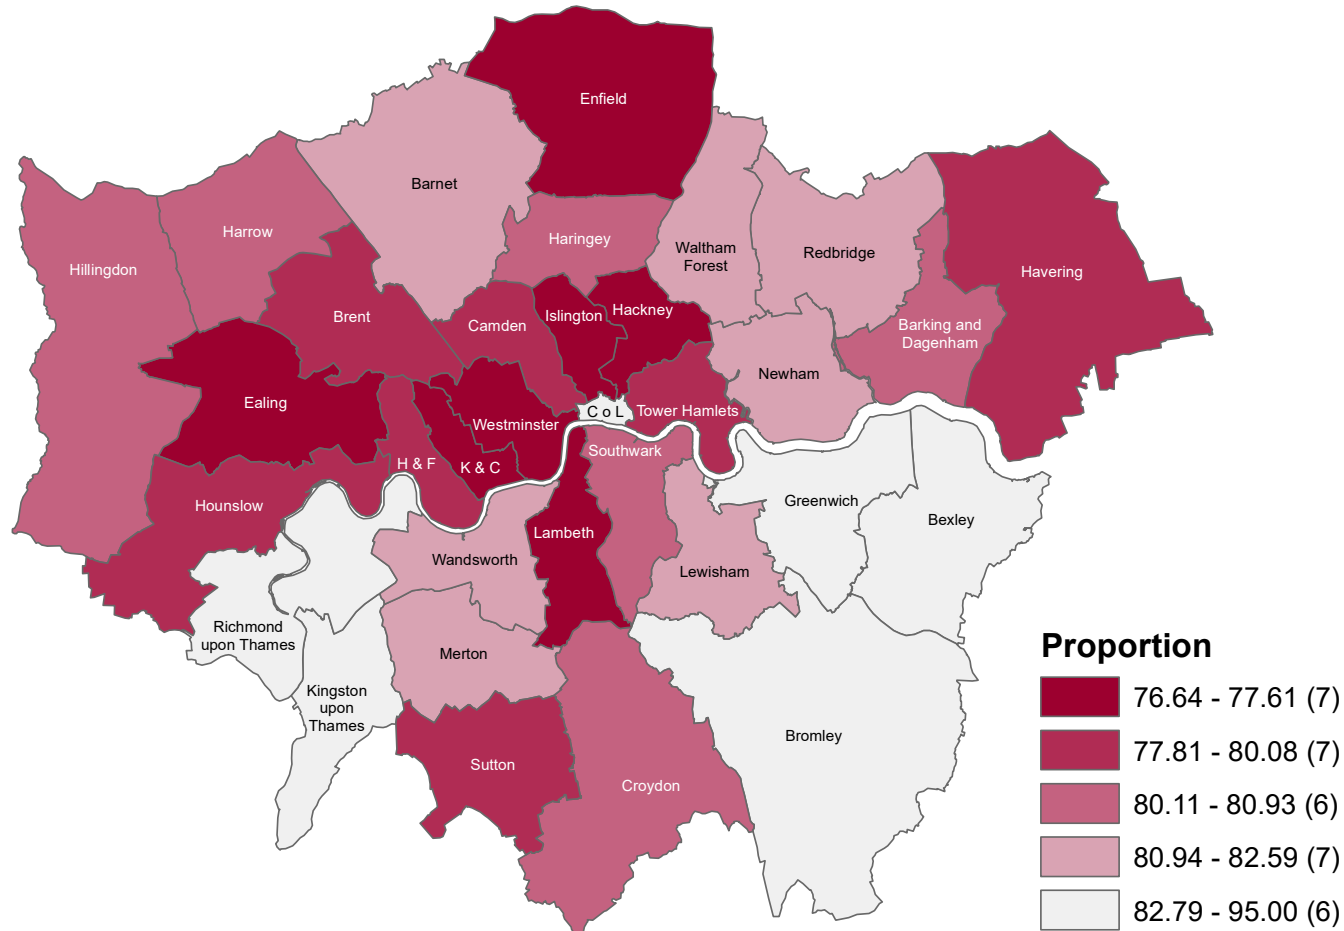

School readiness: percentage of children achieving a good level of development at the end of Reception, Female, 5 yrs, 2018/19

C o L = City of London, H & F = Hammersmith & Fulham, K & C = Kensington & Chelsea