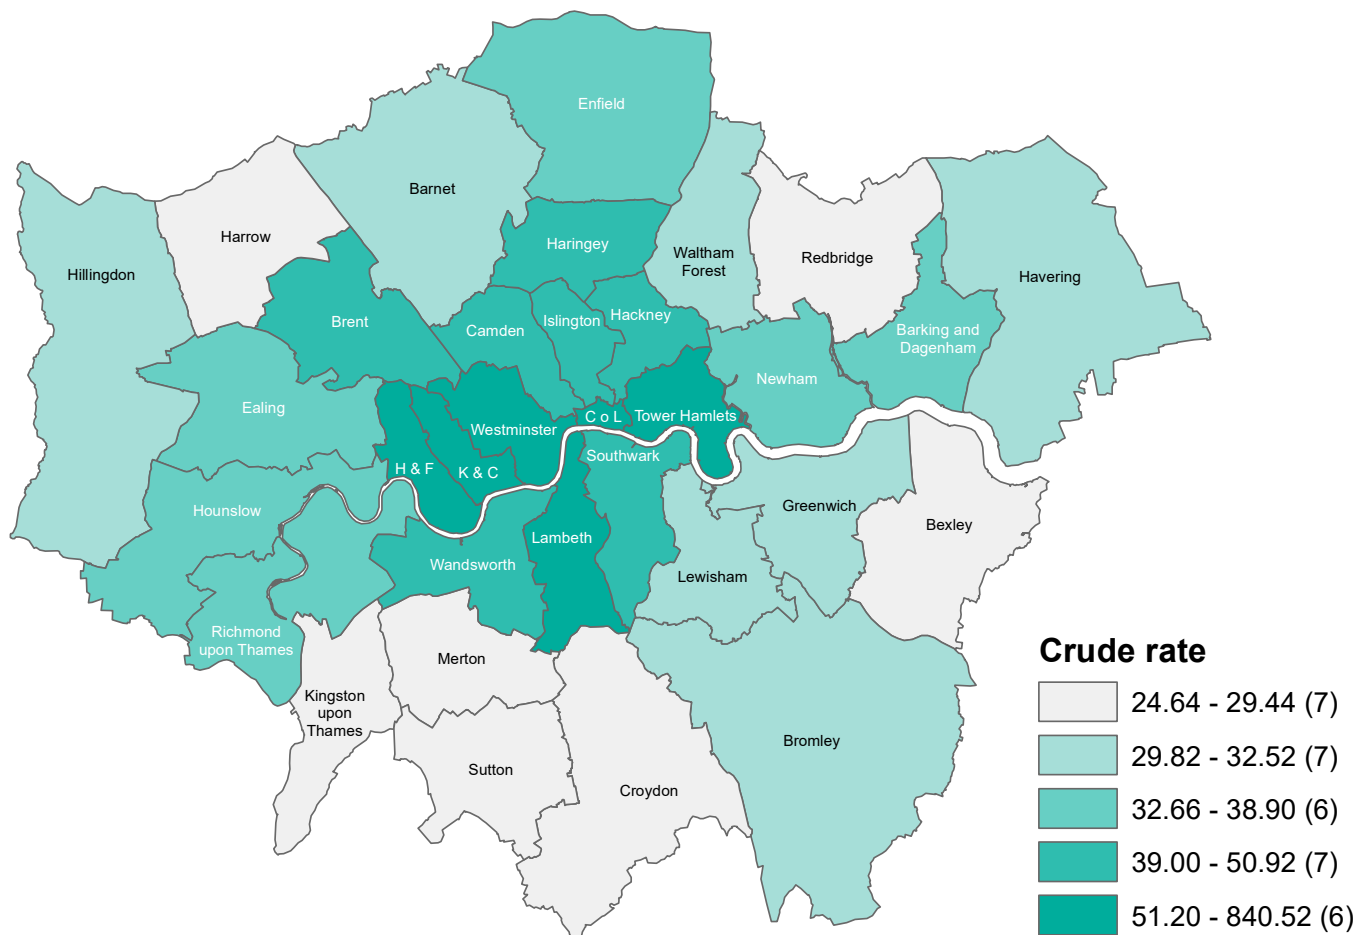

Killed and seriously injured (KSI) casualties on England's roads, Persons, All ages, 2016 - 18

C o L = City of London, H & F = Hammersmith & Fulham, K & C = Kensington & Chelsea