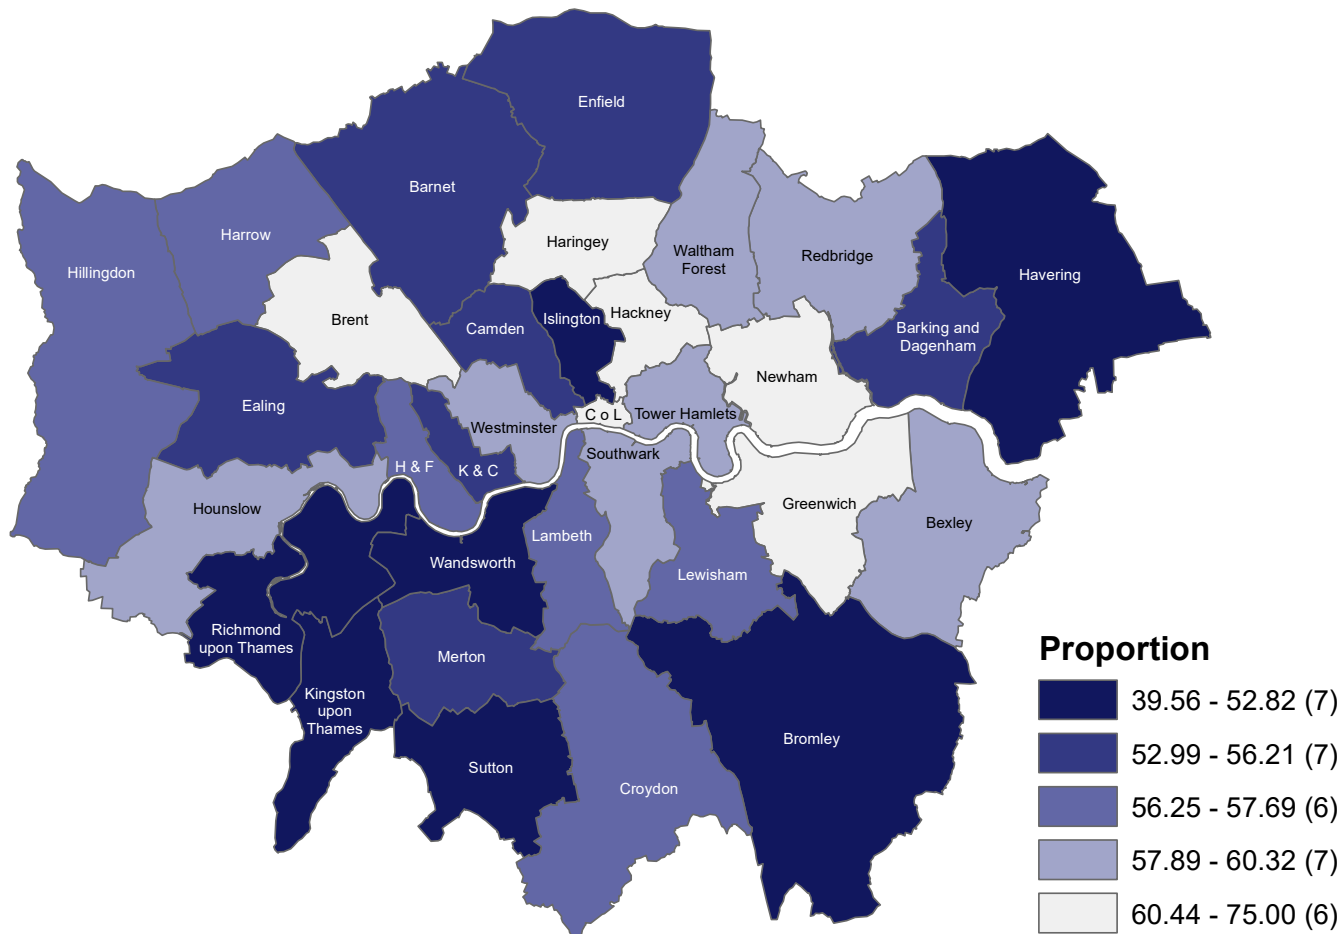

# School Readiness: percentage of children with free school meal status achieving a good level of development at the end of Reception, Male. 5 yrs. 2018/19

C o L = City of London, H & F = Hammersmith & Fulham, K & C = Kensington & Chelsea