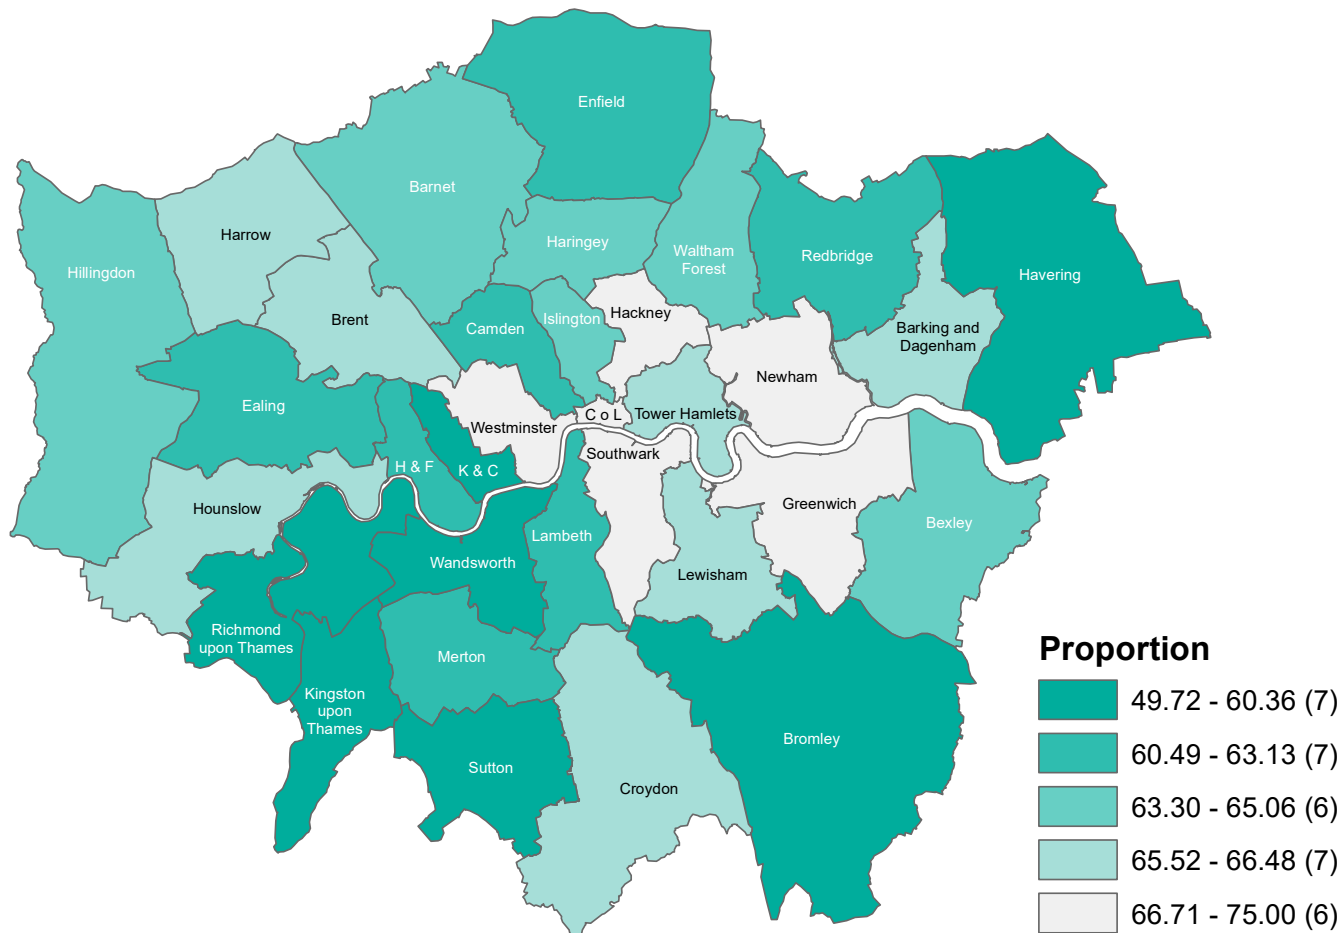

School Readiness: percentage of children with free school meal status achieving a good level of development at the end of Reception, Persons. 5 vs. 2018/19

C o L = City of London, H & F = Hammersmith & Fulham, K & C = Kensington & Chelsea