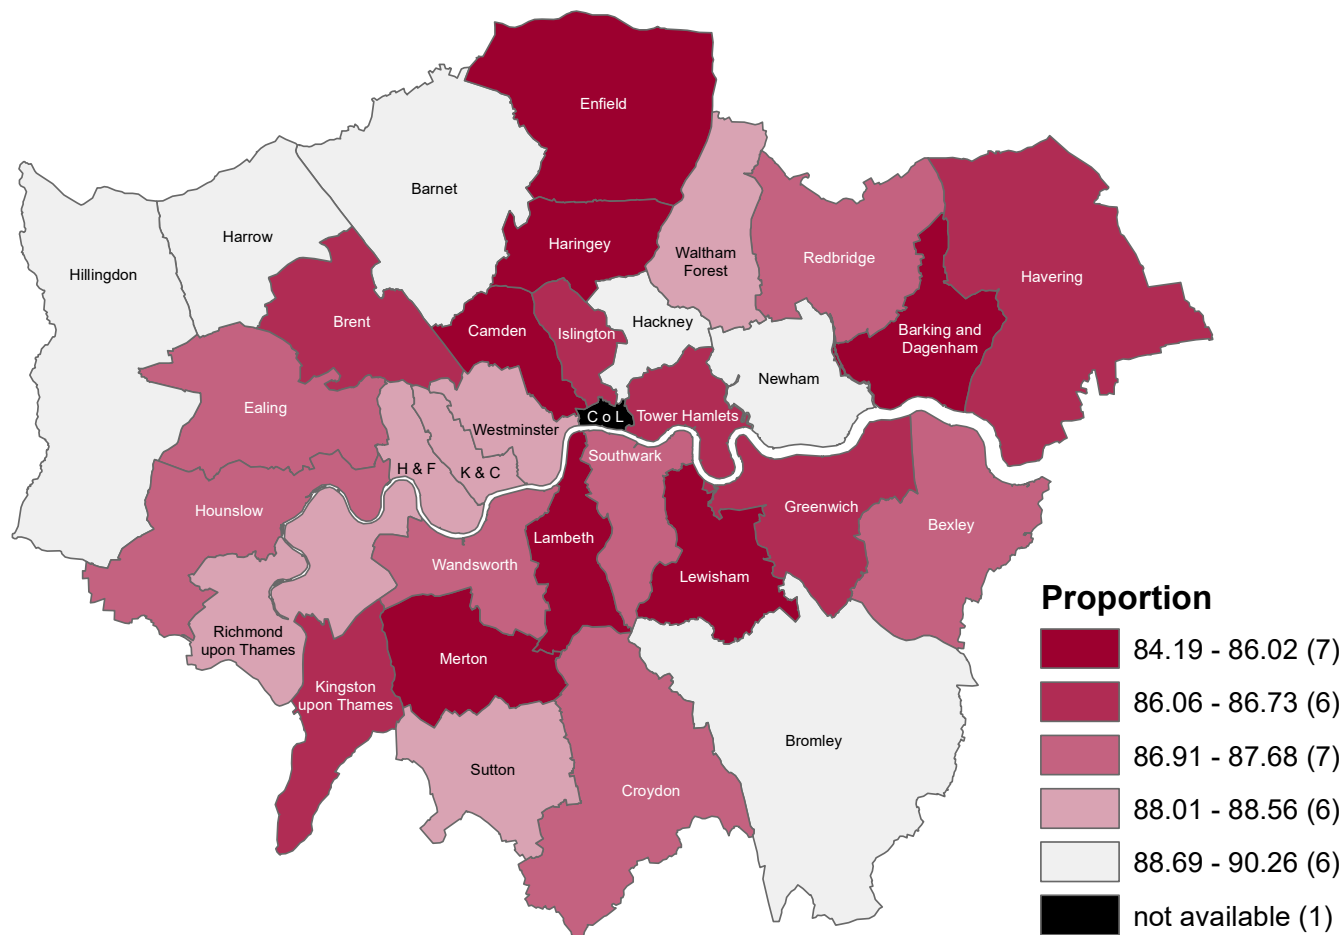

School readiness: percentage of children achieving the expected level in the phonics screening check in Year 1, Female, 6 yrs, 2018/19

C o L = City of London, H & F = Hammersmith & Fulham, K & C = Kensington & Chelsea