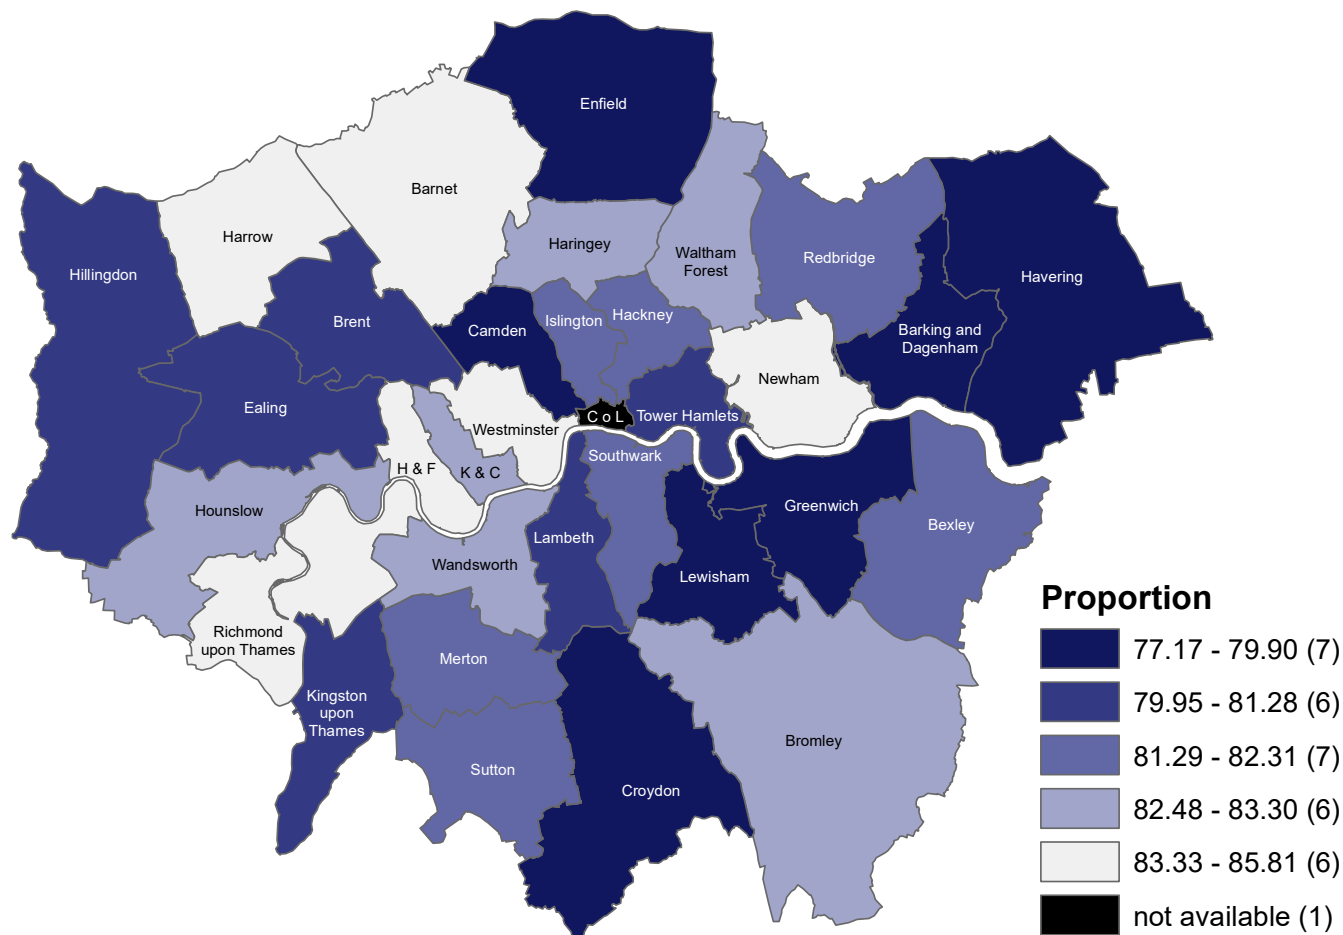

School readiness: percentage of children achieving the expected level in the phonics screening check in Year 1, Male, 6 yrs, 2018/19

C o L = City of London, H & F = Hammersmith & Fulham, K & C = Kensington & Chelsea