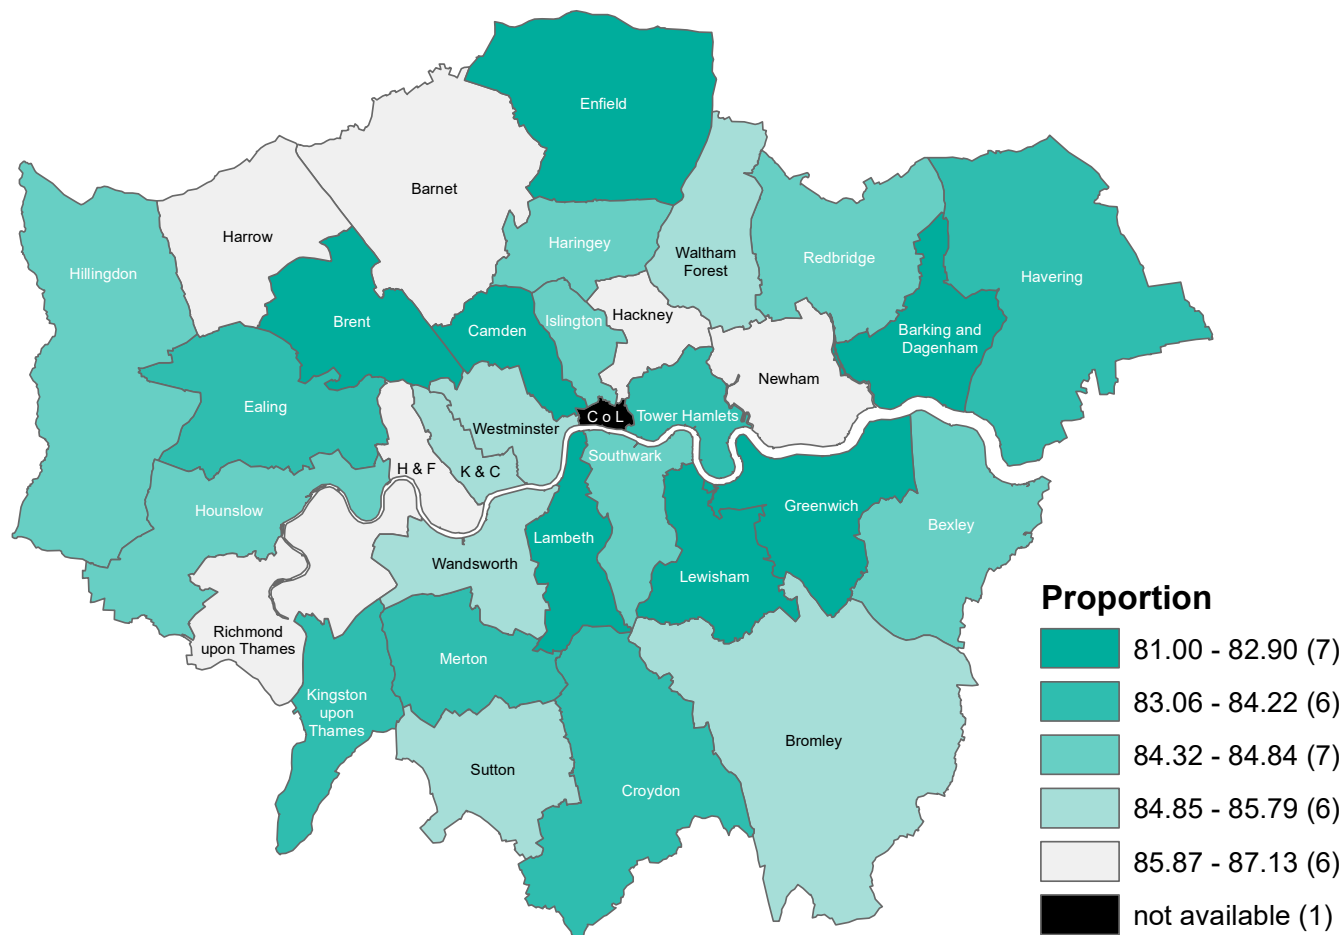

School readiness: percentage of children achieving the expected level in the phonics screening check in Year 1, Persons, 6 yrs, 2018/19

C o L = City of London, H & F = Hammersmith & Fulham, K & C = Kensington & Chelsea