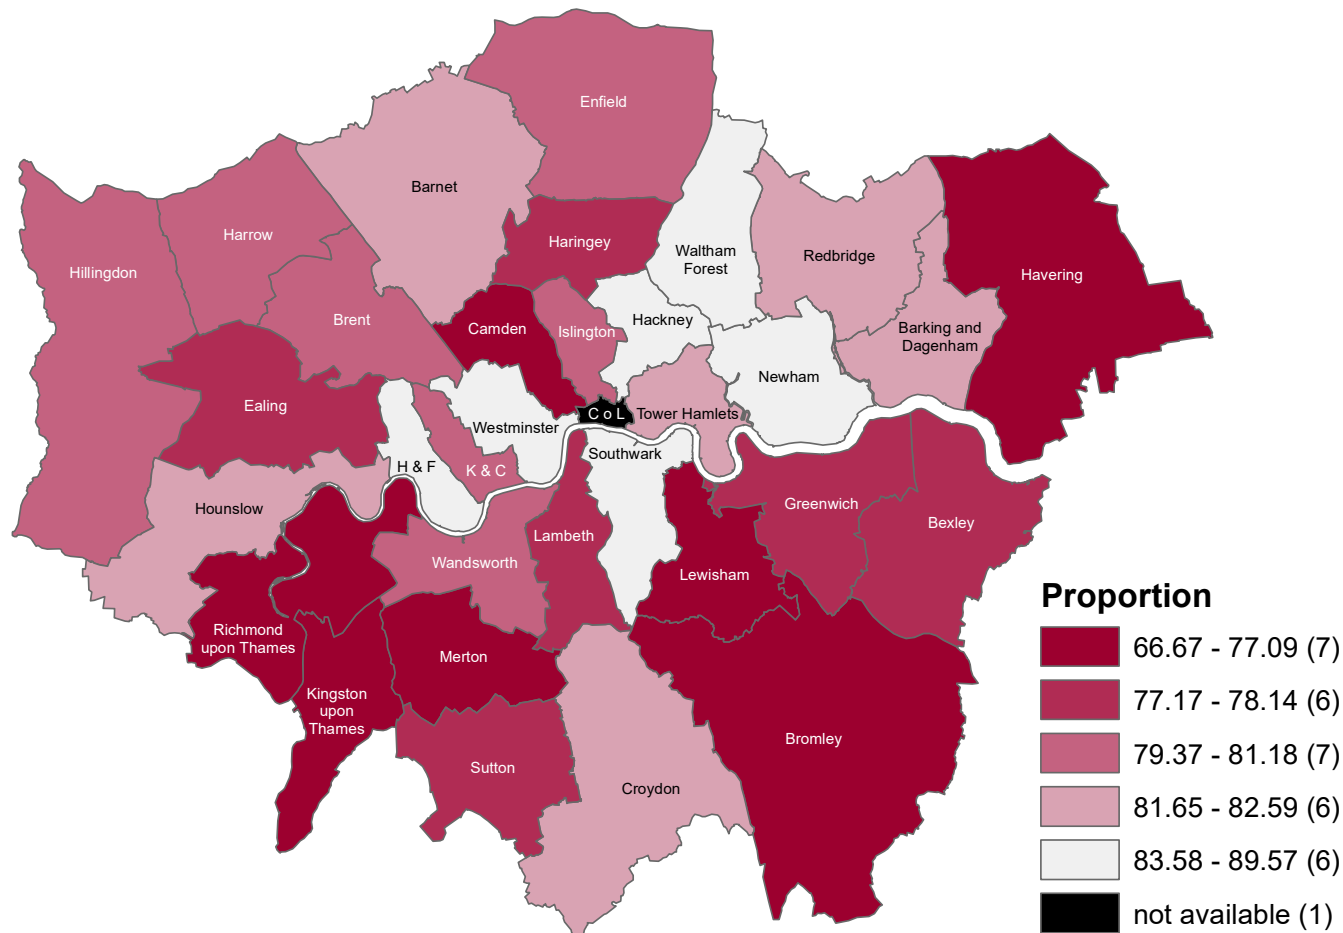

School readiness: percentage of children with free school meal status achieving the expected level in the phonics screening check in Year 1, Female. 6 yrs. 2018/19

C o L = City of London, H & F = Hammersmith & Fulham, K & C = Kensington & Chelsea