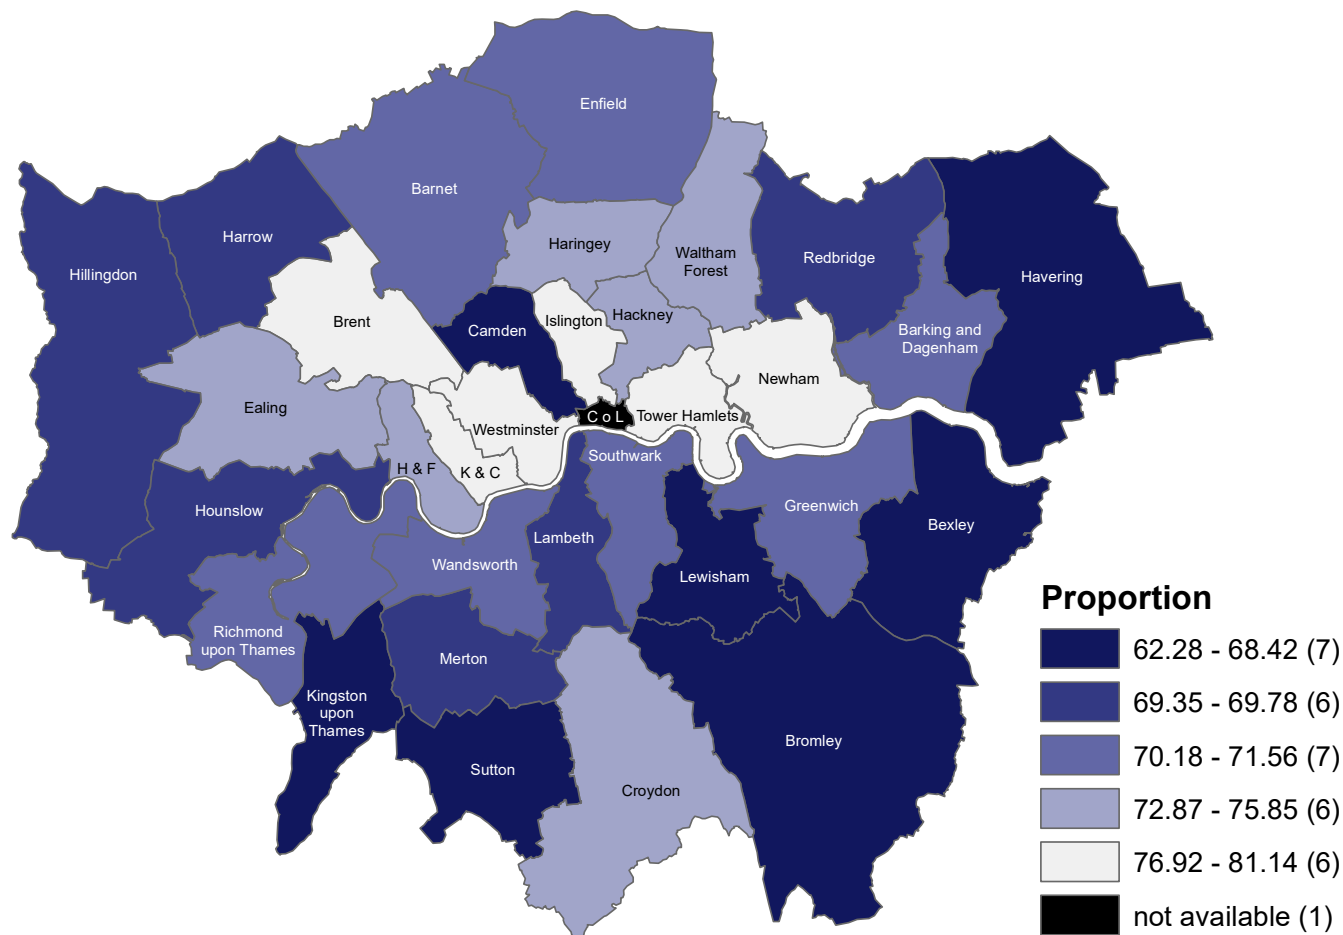

School readiness: percentage of children with free school meal status achieving the expected level in the phonics screening check in Year 1, Male. 6 vs. 2018/19

C o L = City of London, H & F = Hammersmith & Fulham, K & C = Kensington & Chelsea