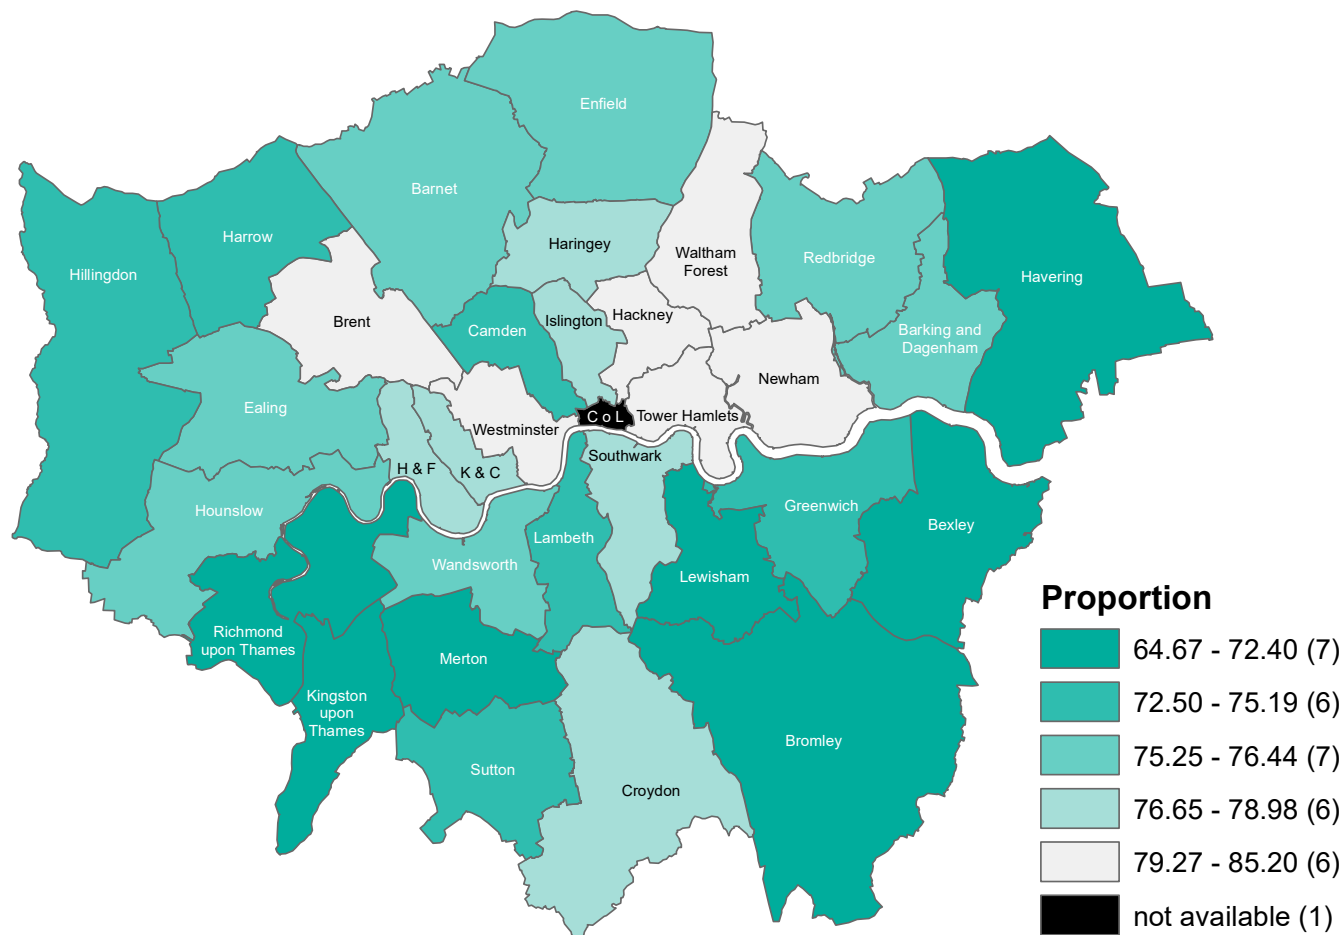

School readiness: percentage of children with free school meal status achieving the expected level in the phonics screening check in Year 1, Persons. 6 yrs. 2018/19

C o L = City of London, H & F = Hammersmith & Fulham, K & C = Kensington & Chelsea