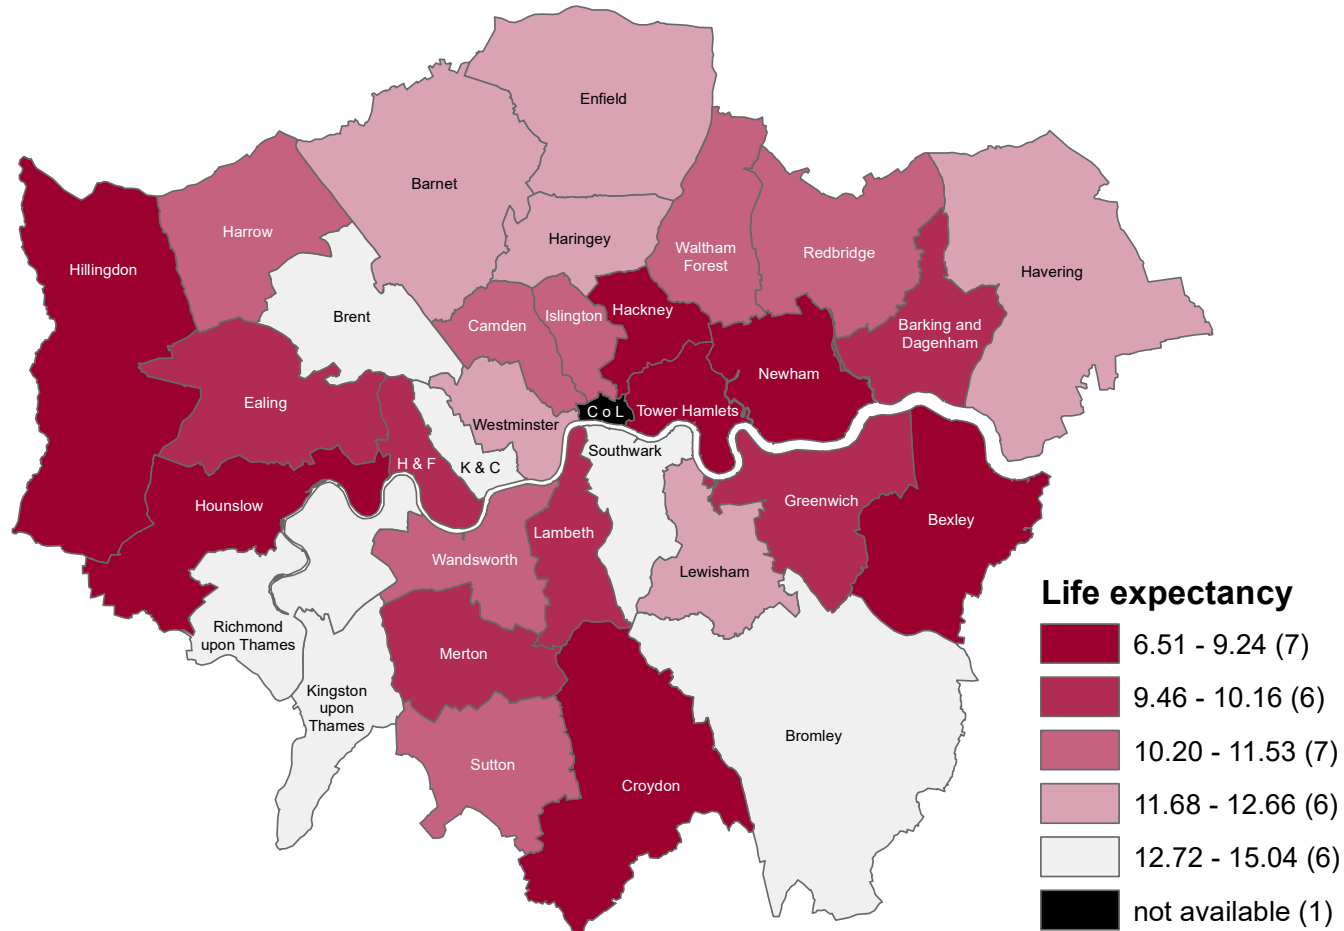

# Healthy life expectancy at 65, Female, 65, 2016 - 18

C o L = City of London, H & F = Hammersmith & Fulham, K & C = Kensington & Chelsea