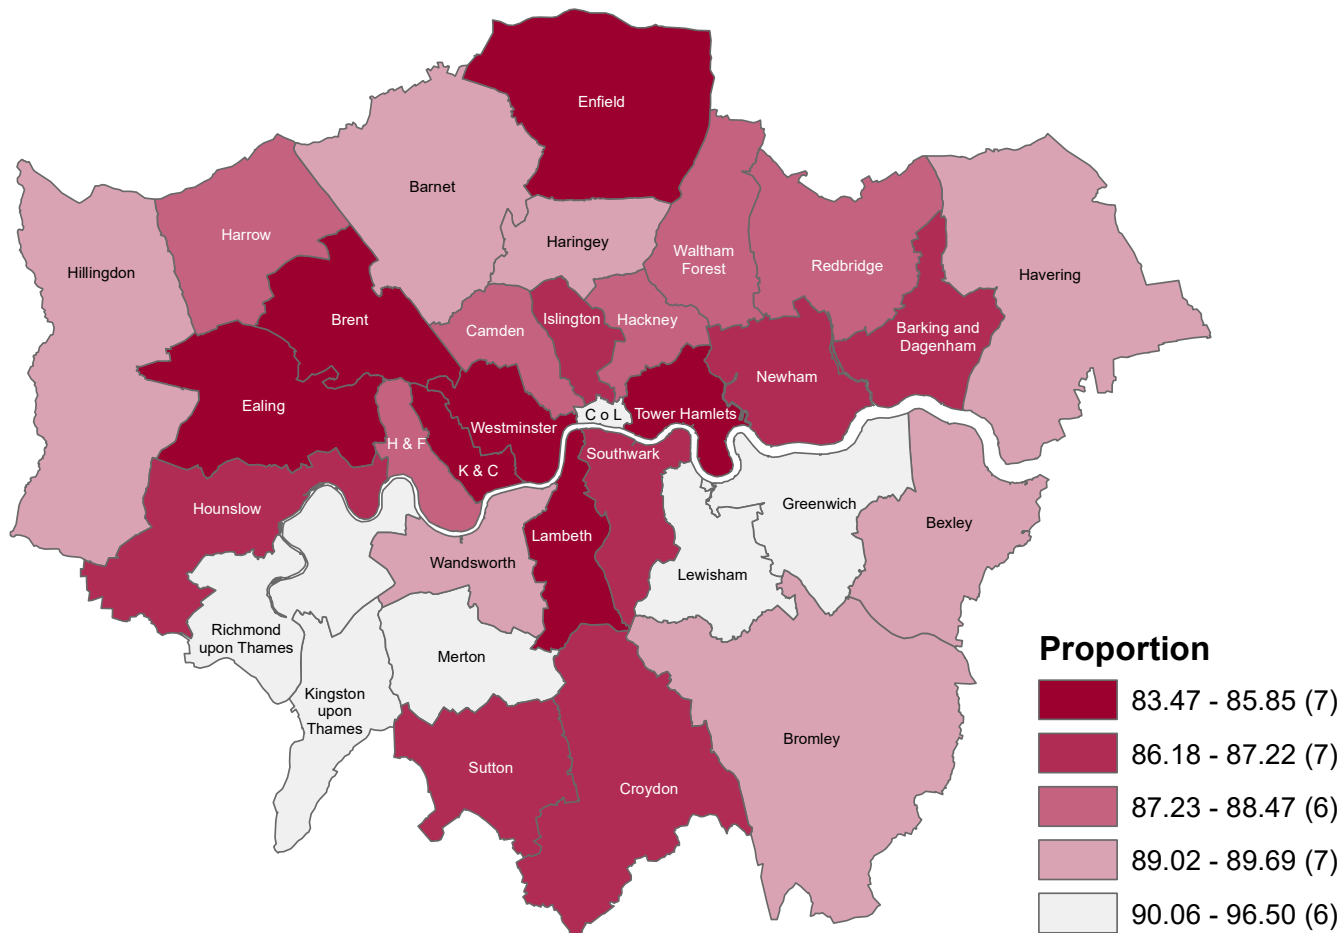

# School readiness: percentage of children achieving at least the expected level in communication and language skills at the end of Reception, Female. 5 yrs. 2018/19

C o L = City of London, H & F = Hammersmith & Fulham, K & C = Kensington & Chelsea