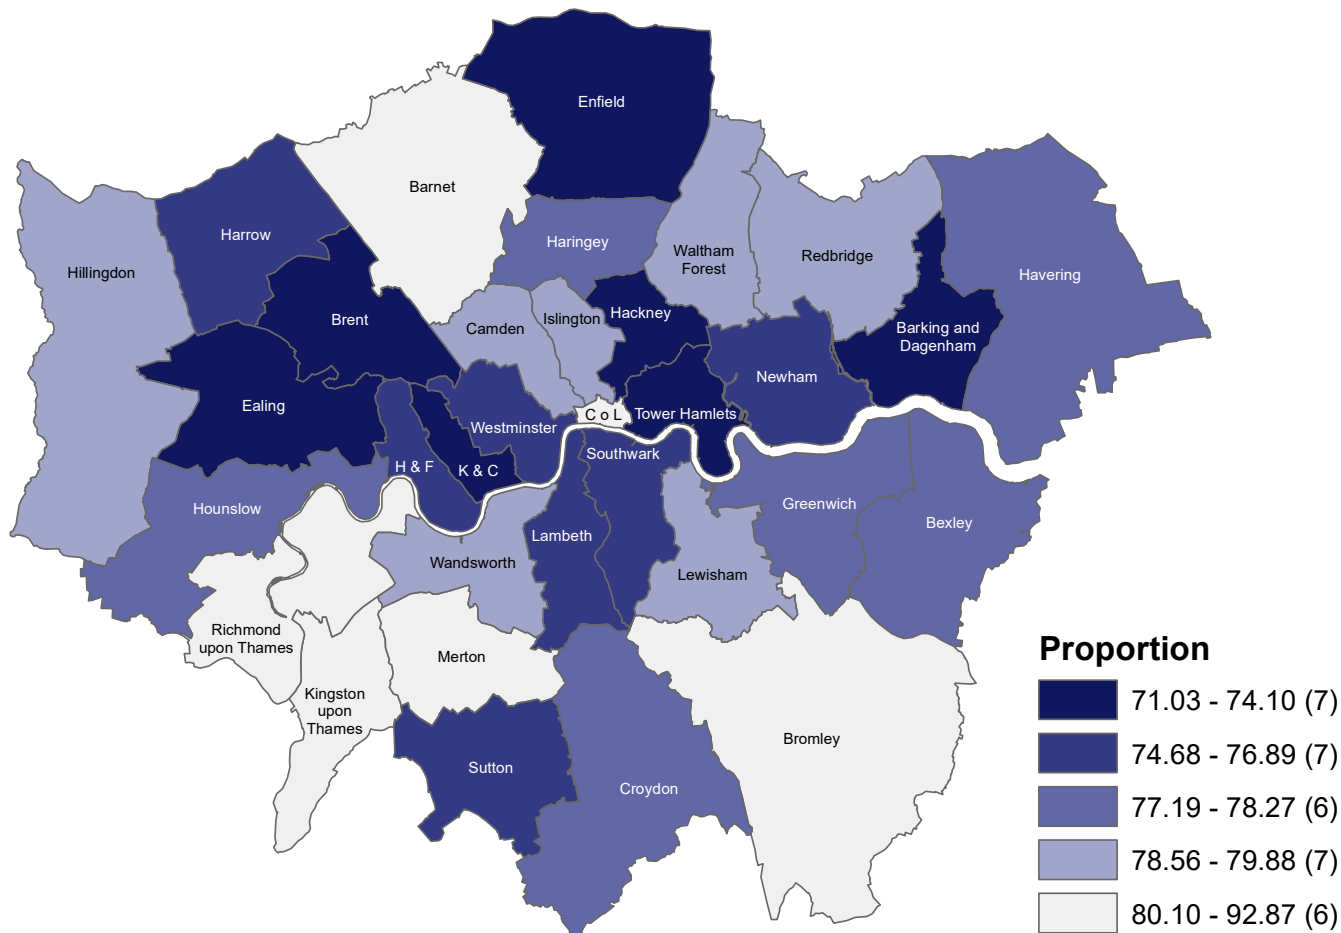

School readiness: percentage of children achieving at least the expected level in communication and language skills at the end of Reception, Male. 5 yrs. 2018/19

C o L = City of London, H & F = Hammersmith & Fulham, K & C = Kensington & Chelsea