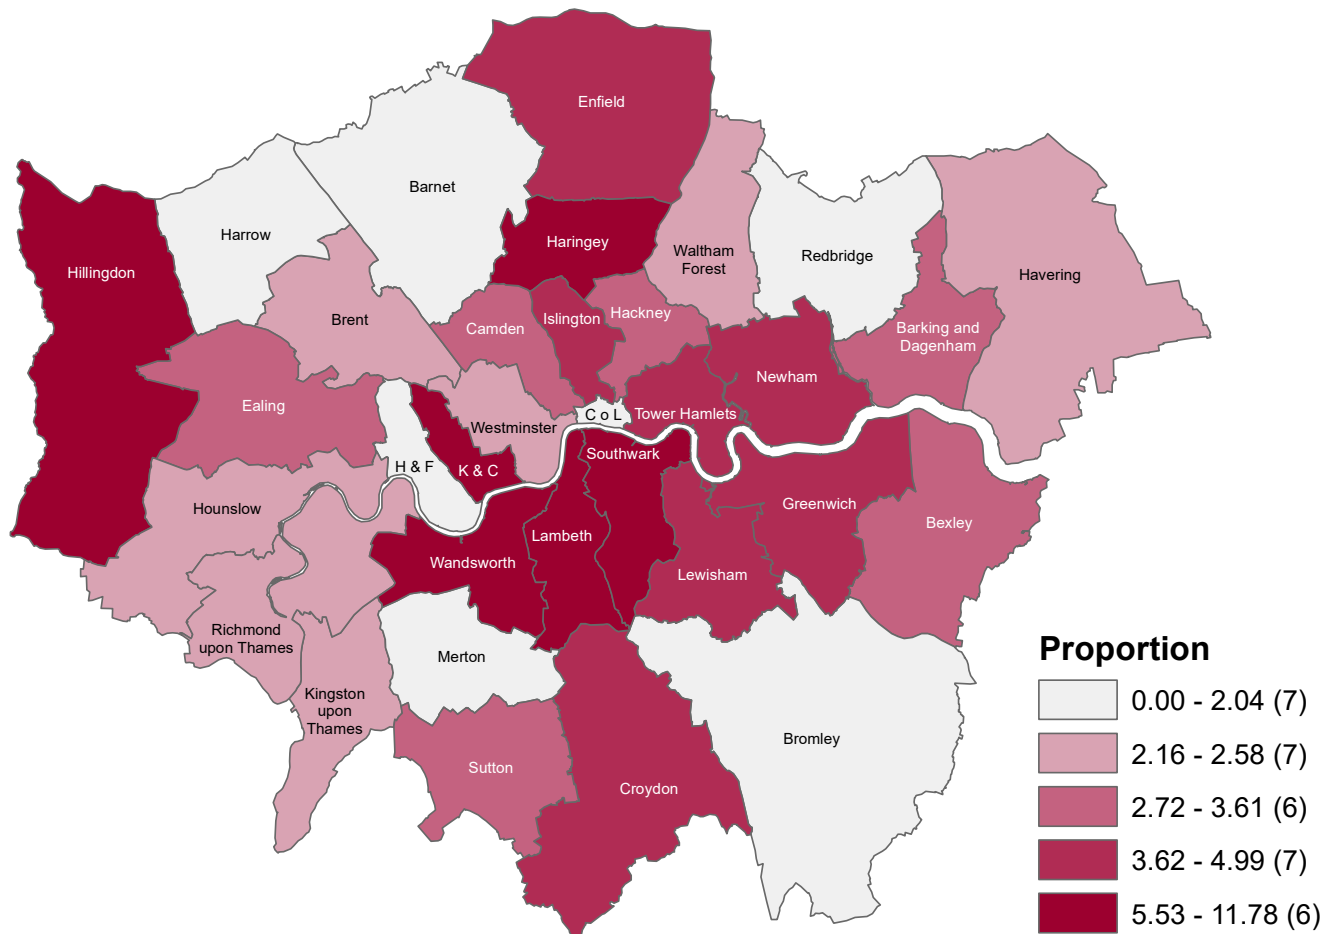

16-17 year olds not in education, employment or training (NEET) or whose activity is not known, Female, 16-17 yrs, 2018

C o L = City of London, H & F = Hammersmith & Fulham, K & C = Kensington & Chelsea