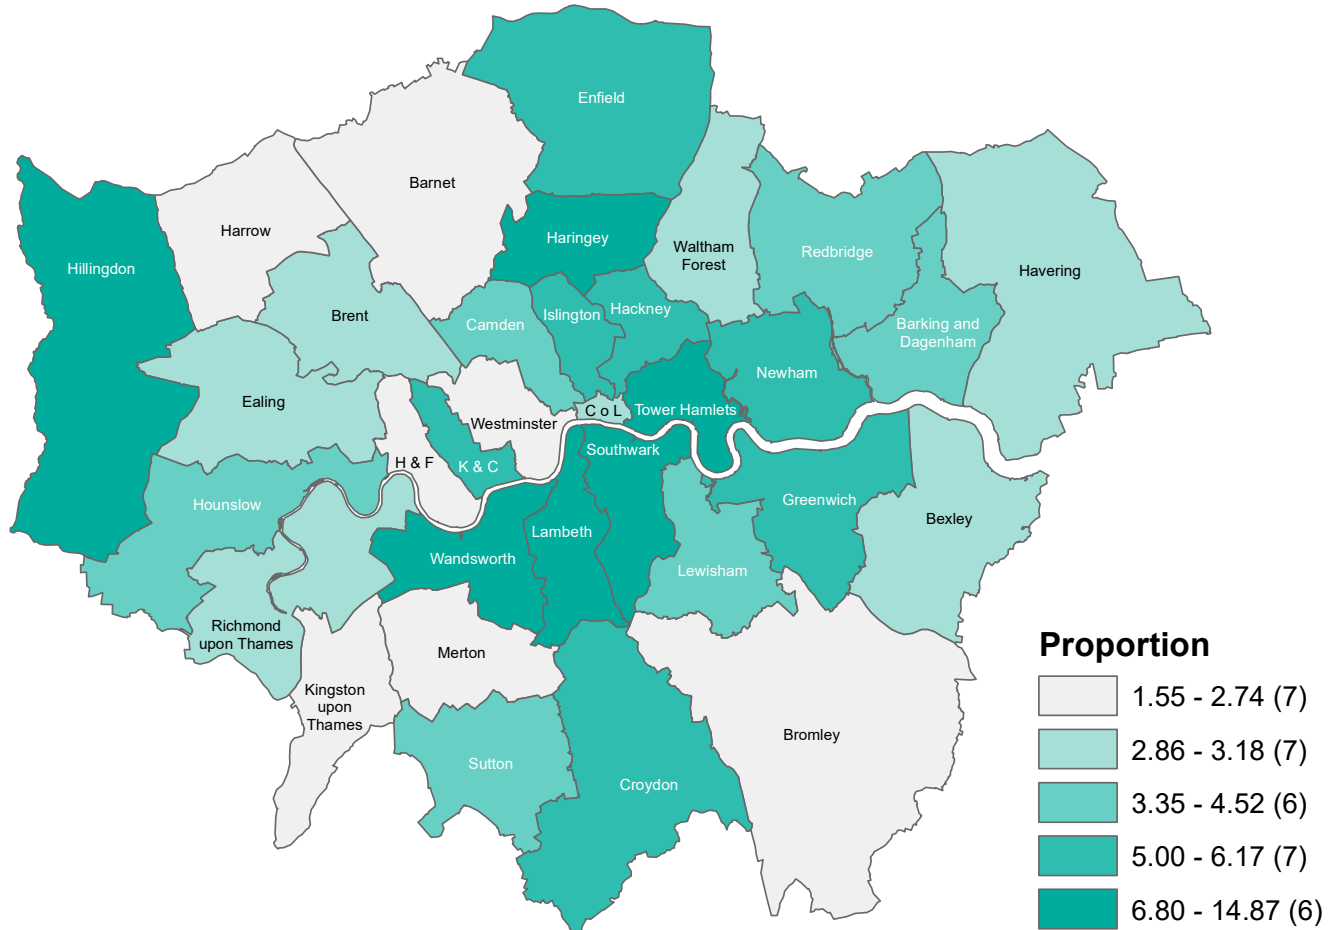

16-17 year olds not in education, employment or training (NEET) or whose activity is not known, Persons, 16-17 yrs, 2018

C o L = City of London, H & F = Hammersmith & Fulham, K & C = Kensington & Chelsea