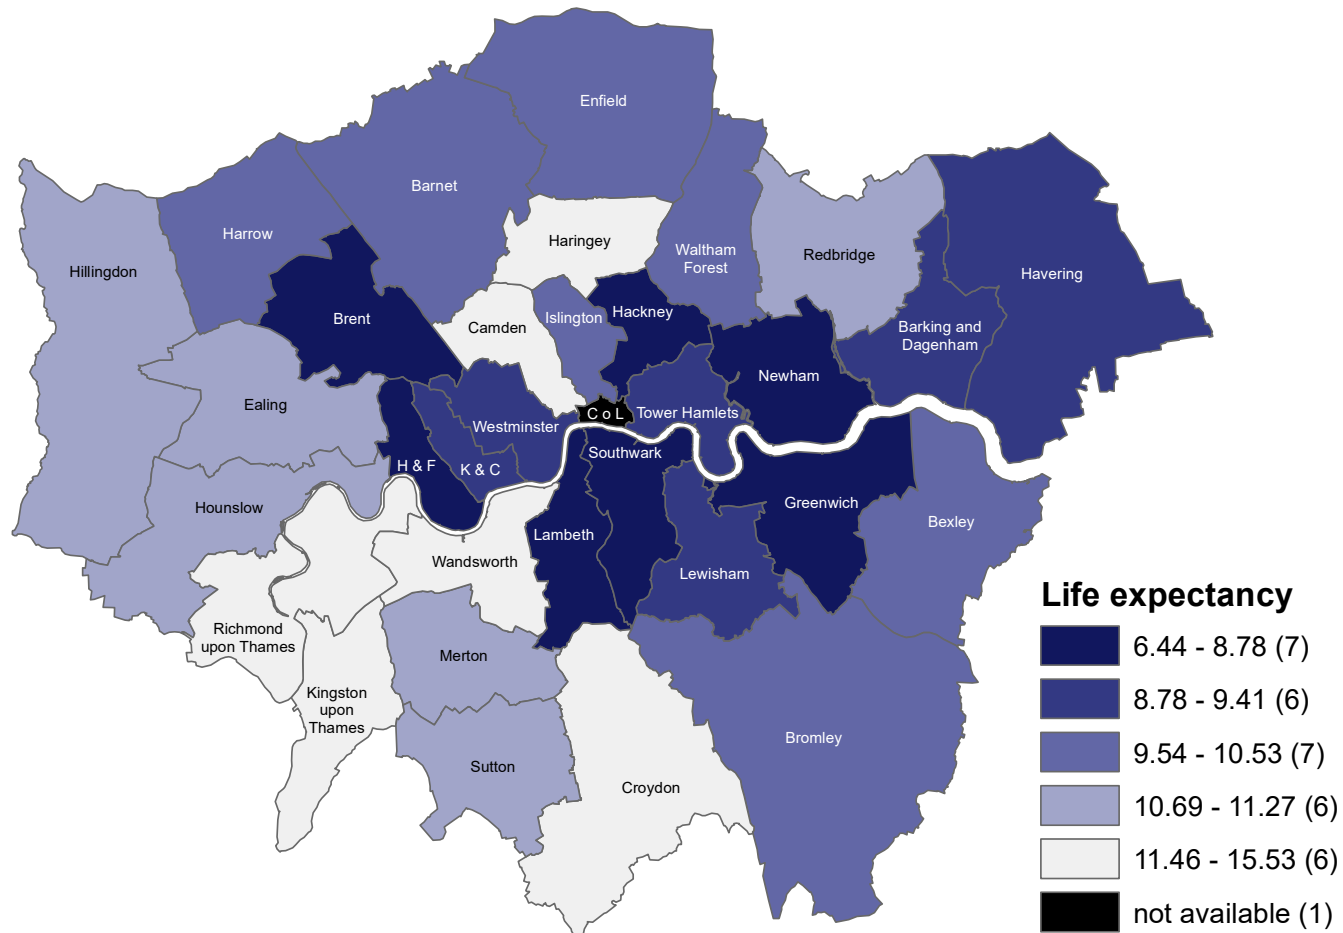

Healthy life expectancy at 65, Male, 65, 2016 - 18

C o L = City of London, H & F = Hammersmith & Fulham, K & C = Kensington & Chelsea