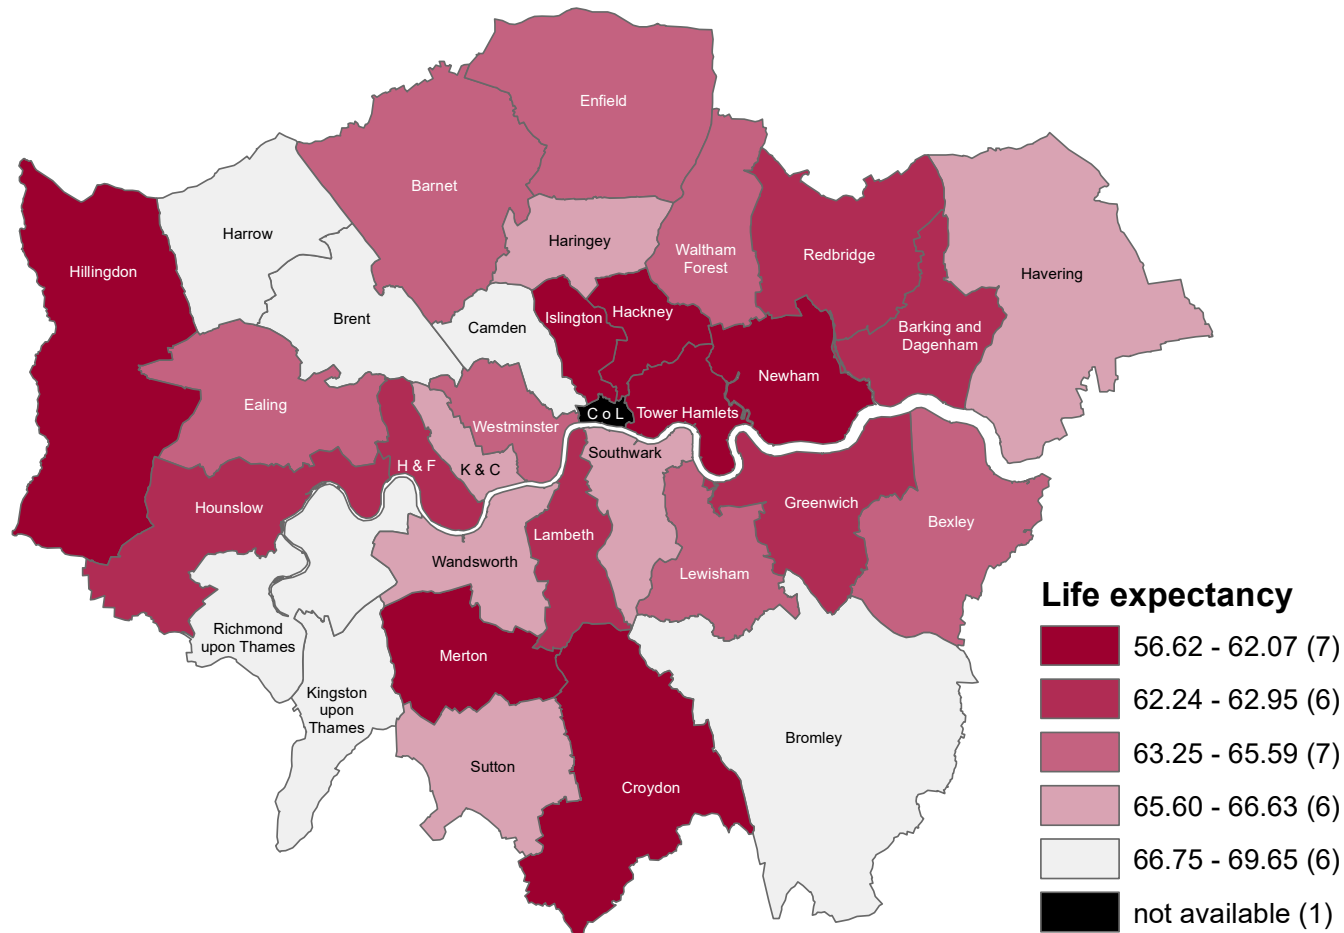

Healthy life expectancy at birth, Female, All ages, 2016 - 18

C o L = City of London, H & F = Hammersmith & Fulham, K & C = Kensington & Chelsea