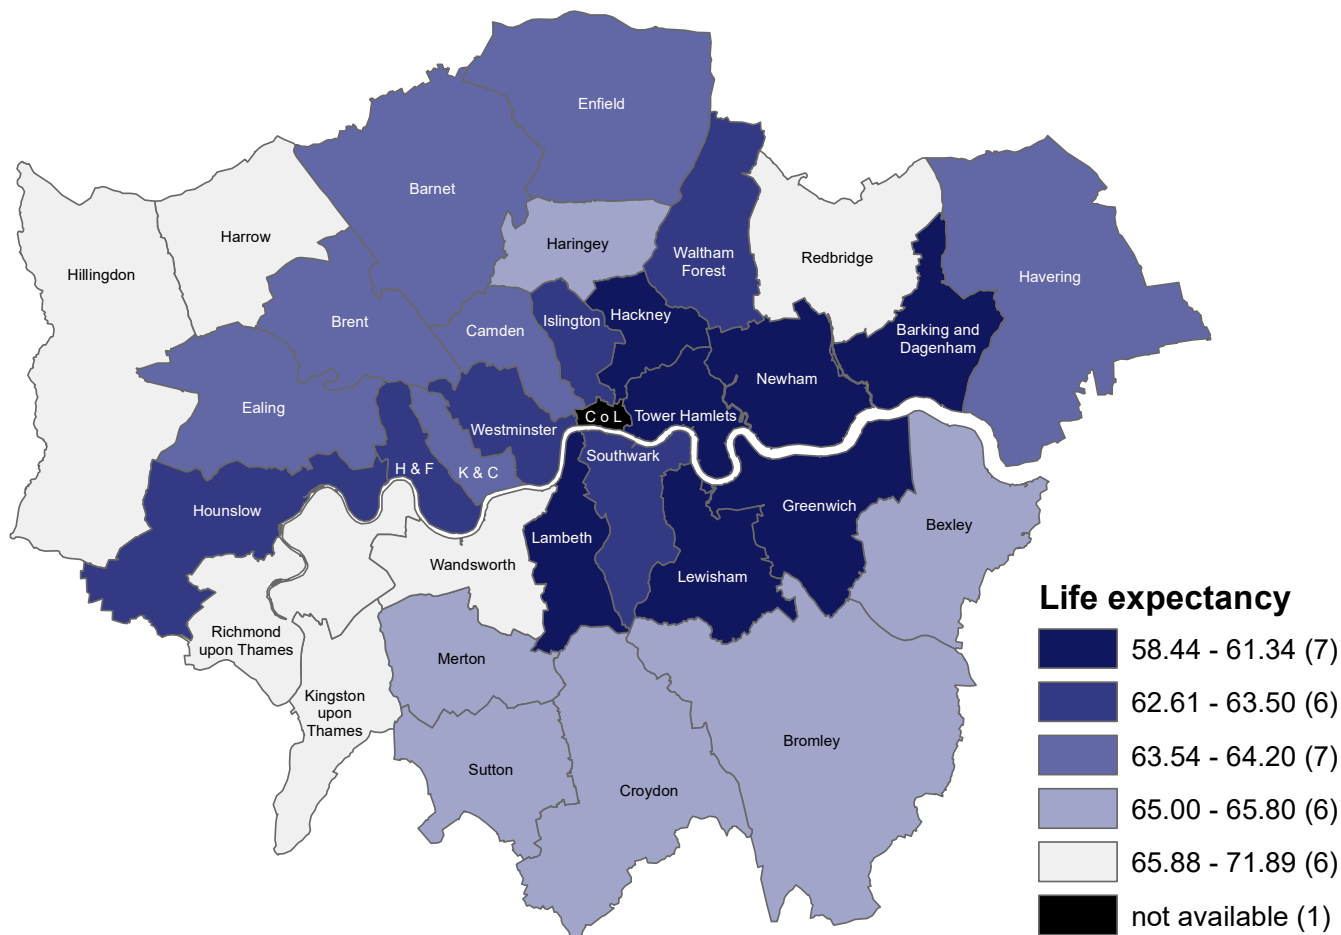

# Healthy life expectancy at birth, Male, All ages, 2016 - 18

C o L = City of London, H & F = Hammersmith & Fulham, K & C = Kensington & Chelsea