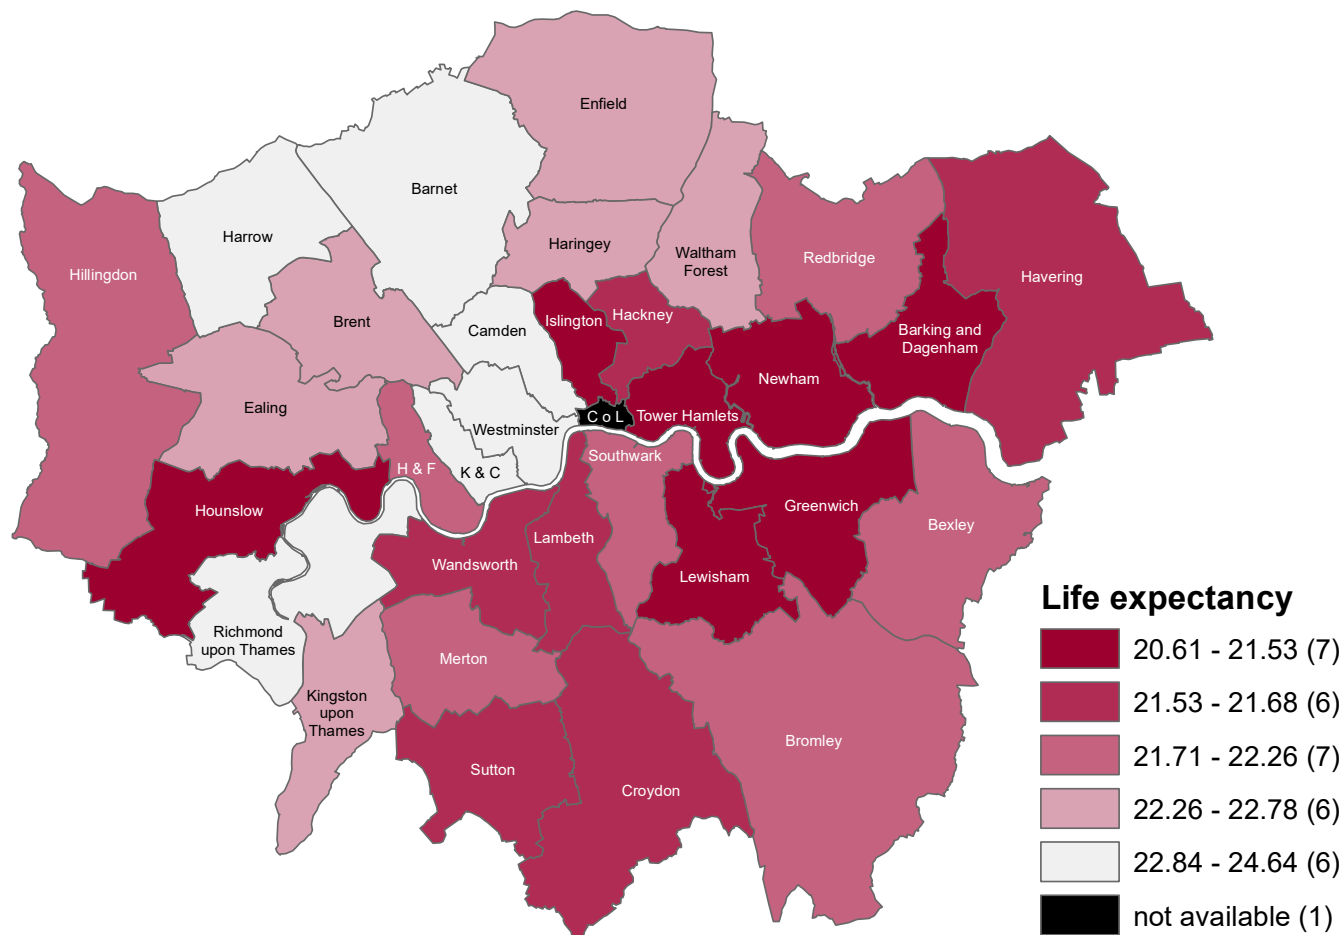

Life expectancy at 65, Female, 65, 2016 - 18

C o L = City of London, H & F = Hammersmith & Fulham, K & C = Kensington & Chelsea