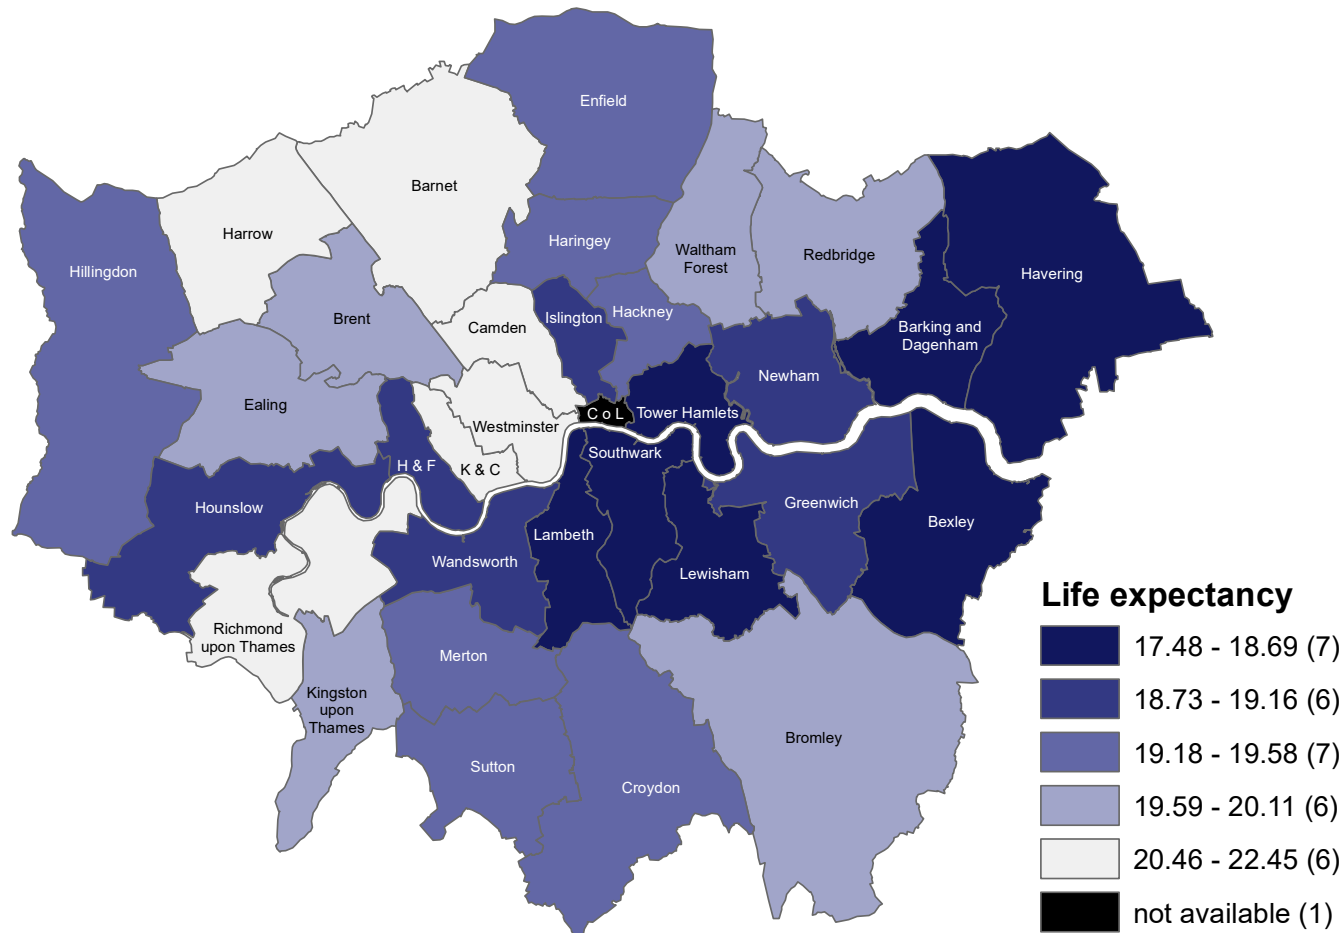

Life expectancy at 65, Male, 65, 2016 - 18

C o L = City of London, H & F = Hammersmith & Fulham, K & C = Kensington & Chelsea