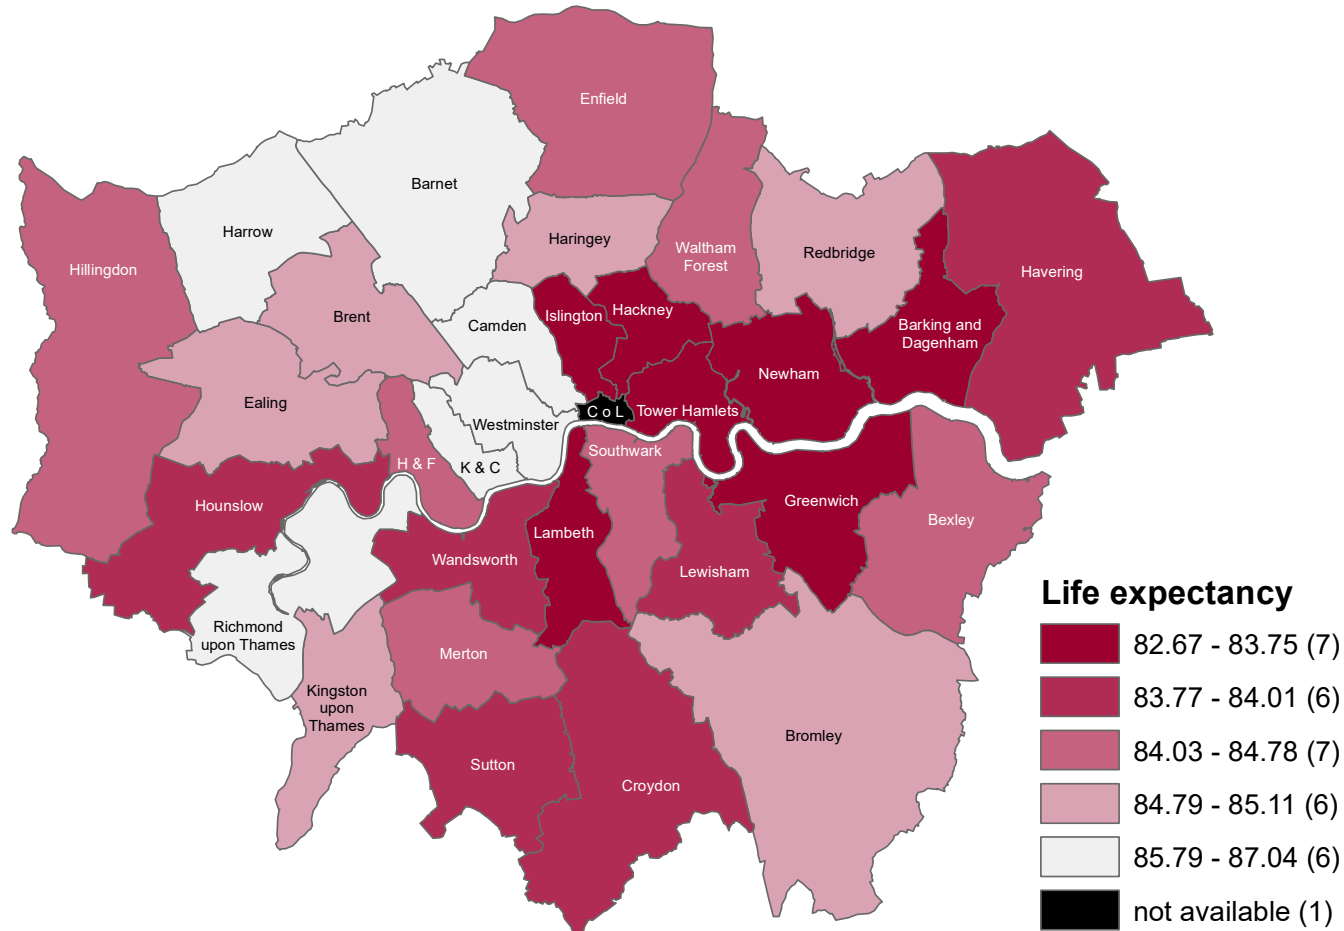

Life expectancy at birth, Female, All ages, 2016 - 18

C o L = City of London, H & F = Hammersmith & Fulham, K & C = Kensington & Chelsea