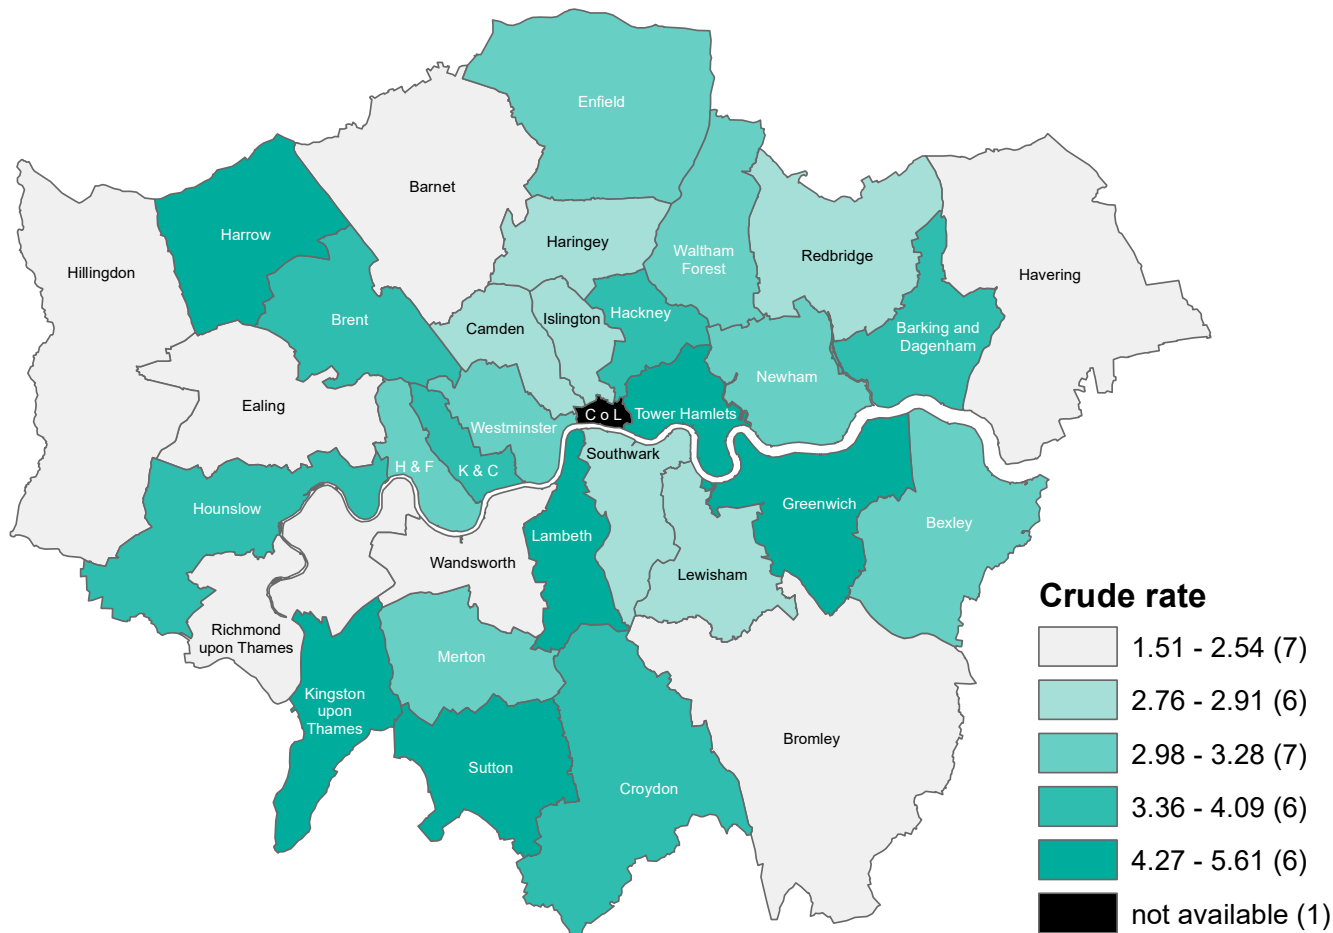

Infant mortality rate, Persons, <1 yr, 2016 - 18

C o L = City of London, H & F = Hammersmith & Fulham, K & C = Kensington & Chelsea