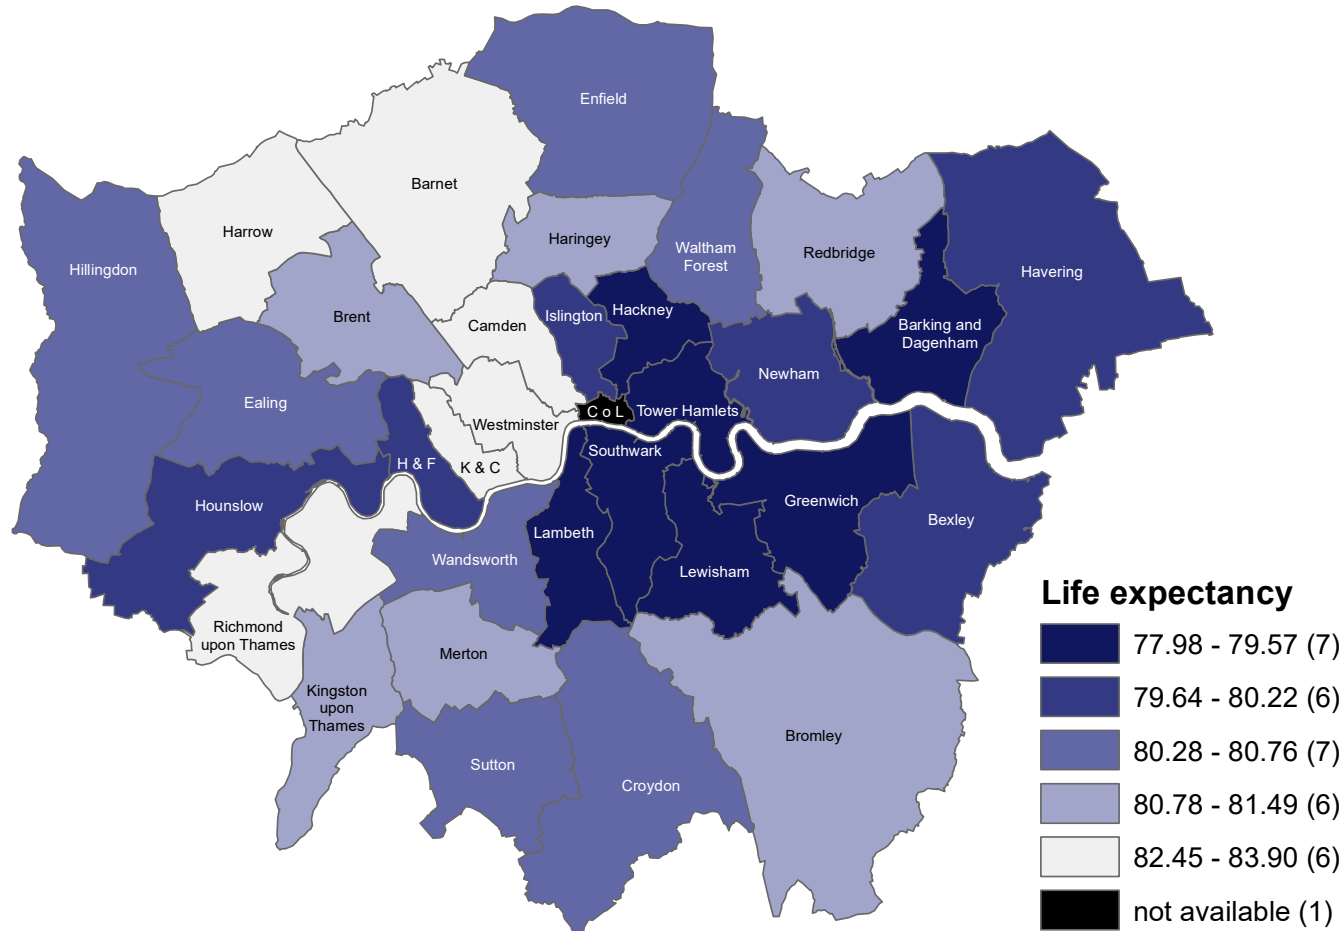

# Life expectancy at birth, Male, All ages, 2016 - 18

C o L = City of London, H & F = Hammersmith & Fulham, K & C = Kensington & Chelsea