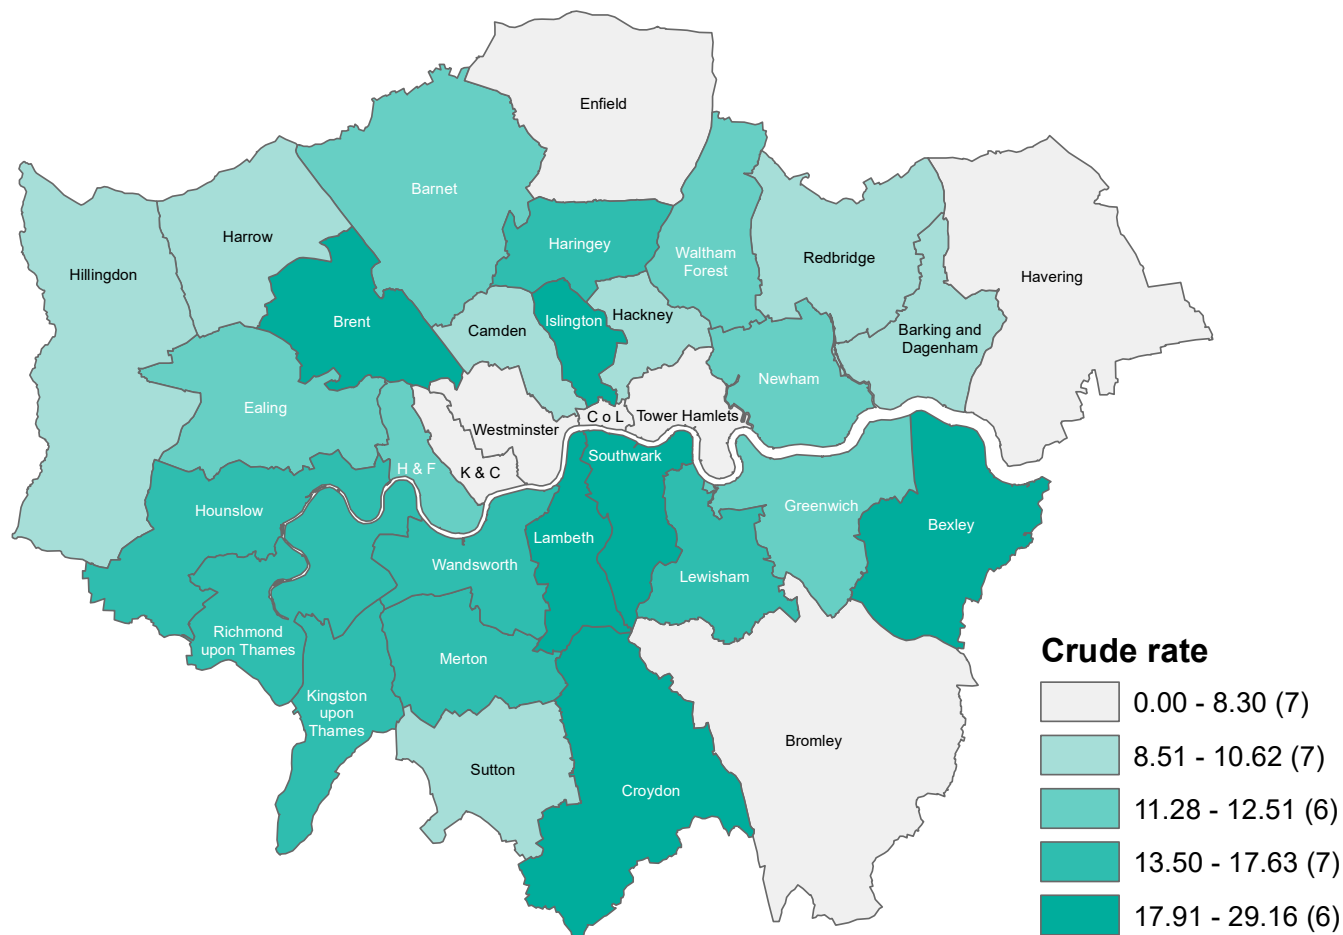

# Preventable sight loss - glaucoma, Persons, 40+ yrs, 2018/19

C o L = City of London, H & F = Hammersmith & Fulham, K & C = Kensington & Chelsea