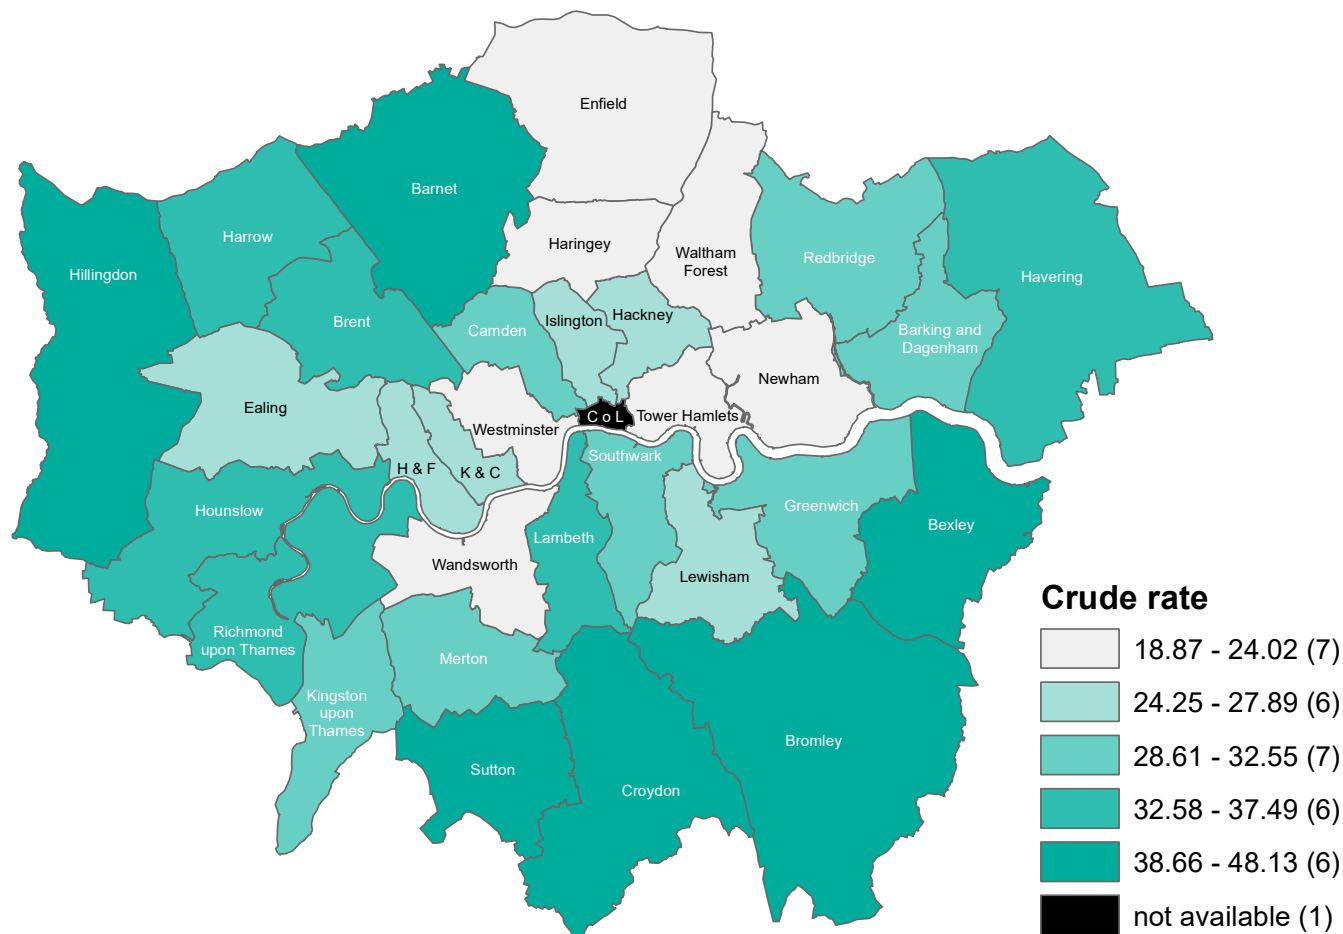

# Preventable sight loss - sight loss certifications, Persons, All ages, 2018/19

C o L = City of London, H & F = Hammersmith & Fulham, K & C = Kensington & Chelsea