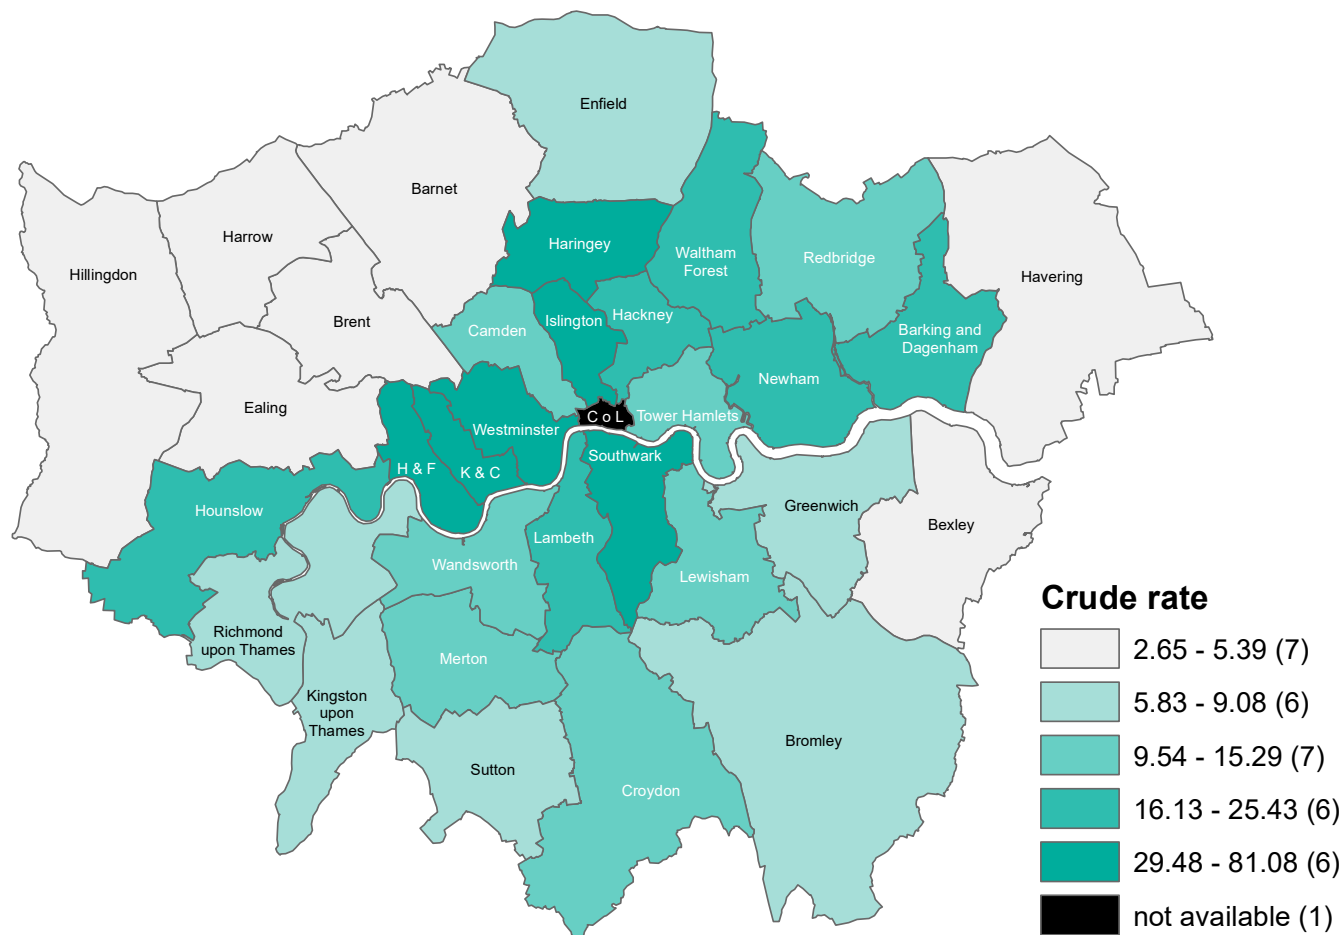

The rate of complaints about noise, Persons, All ages, 2018/19

C o L = City of London, H & F = Hammersmith & Fulham, K & C = Kensington & Chelsea