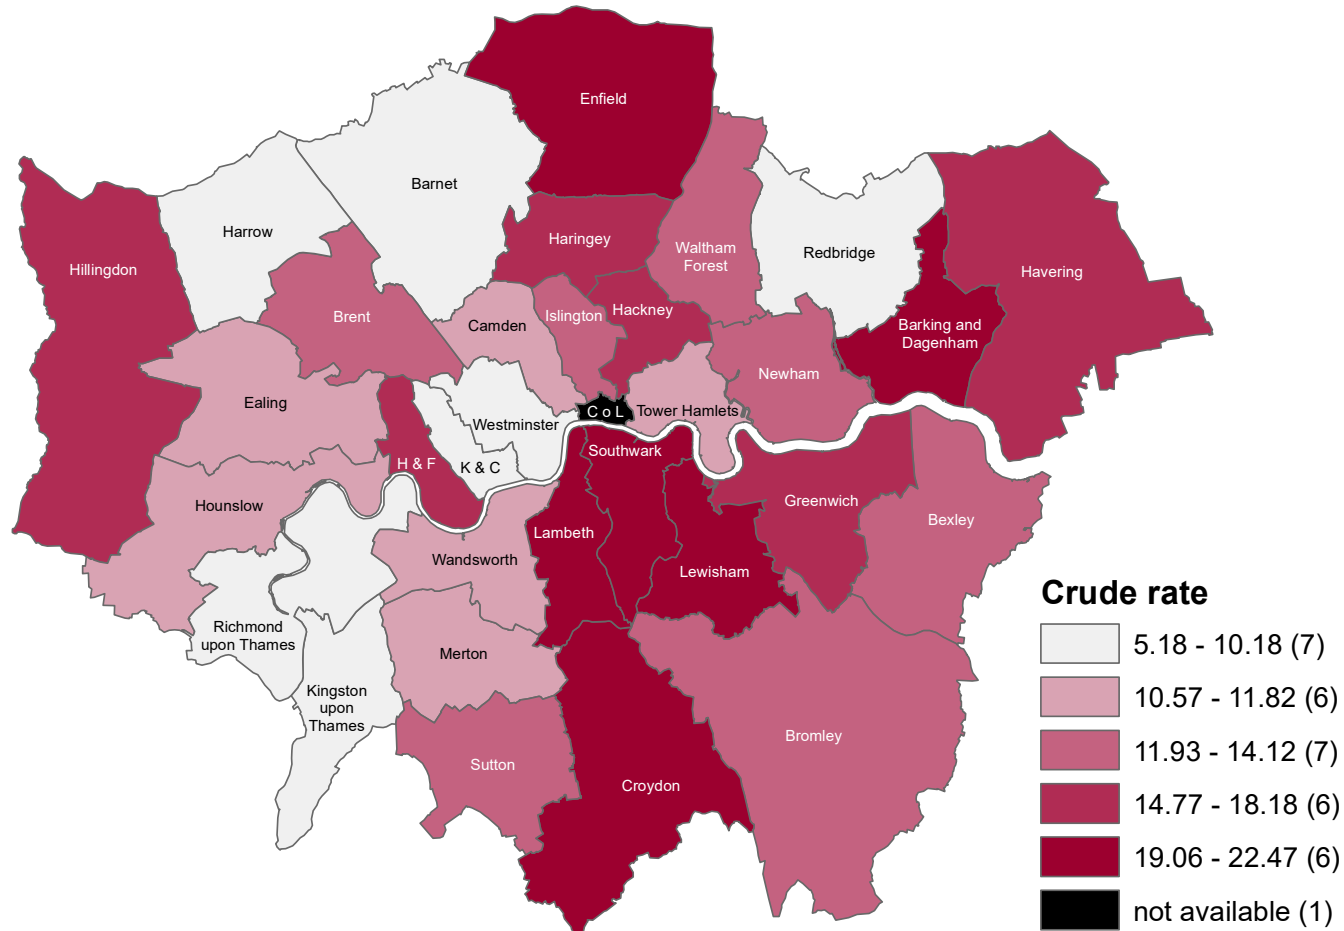

# Under 18s conception rate / 1,000, Female, <18 yrs, 2018

C o L = City of London, H & F = Hammersmith & Fulham, K & C = Kensington & Chelsea