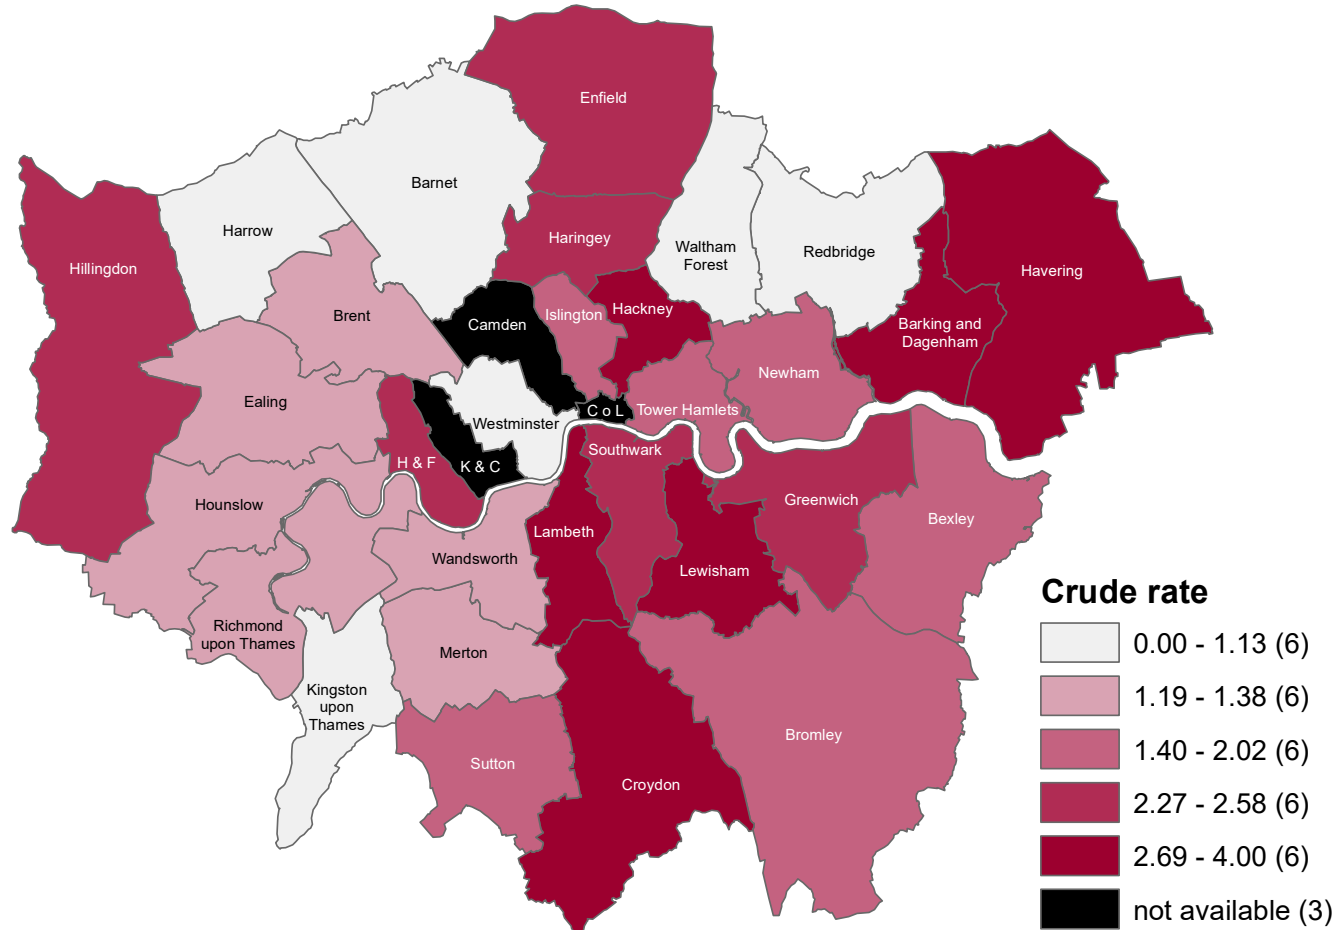

# Under 16s conception rate / 1,000, Female, <16 yrs, 2018

C o L = City of London, H & F = Hammersmith & Fulham, K & C = Kensington & Chelsea