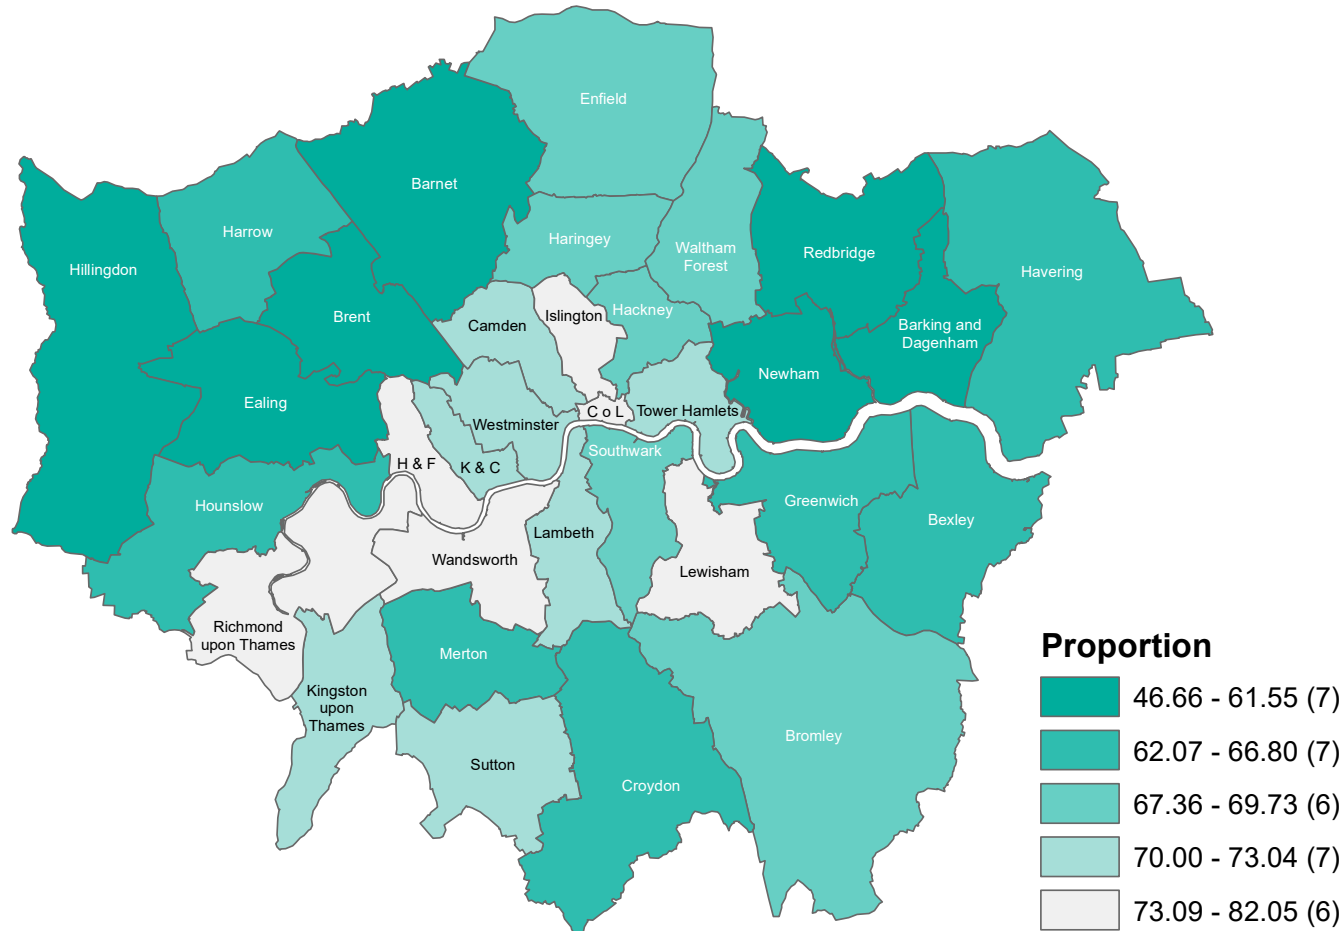

# Percentage of physically active adults, Persons, 19+ yrs, 2018/19

C o L = City of London, H & F = Hammersmith & Fulham, K & C = Kensington & Chelsea