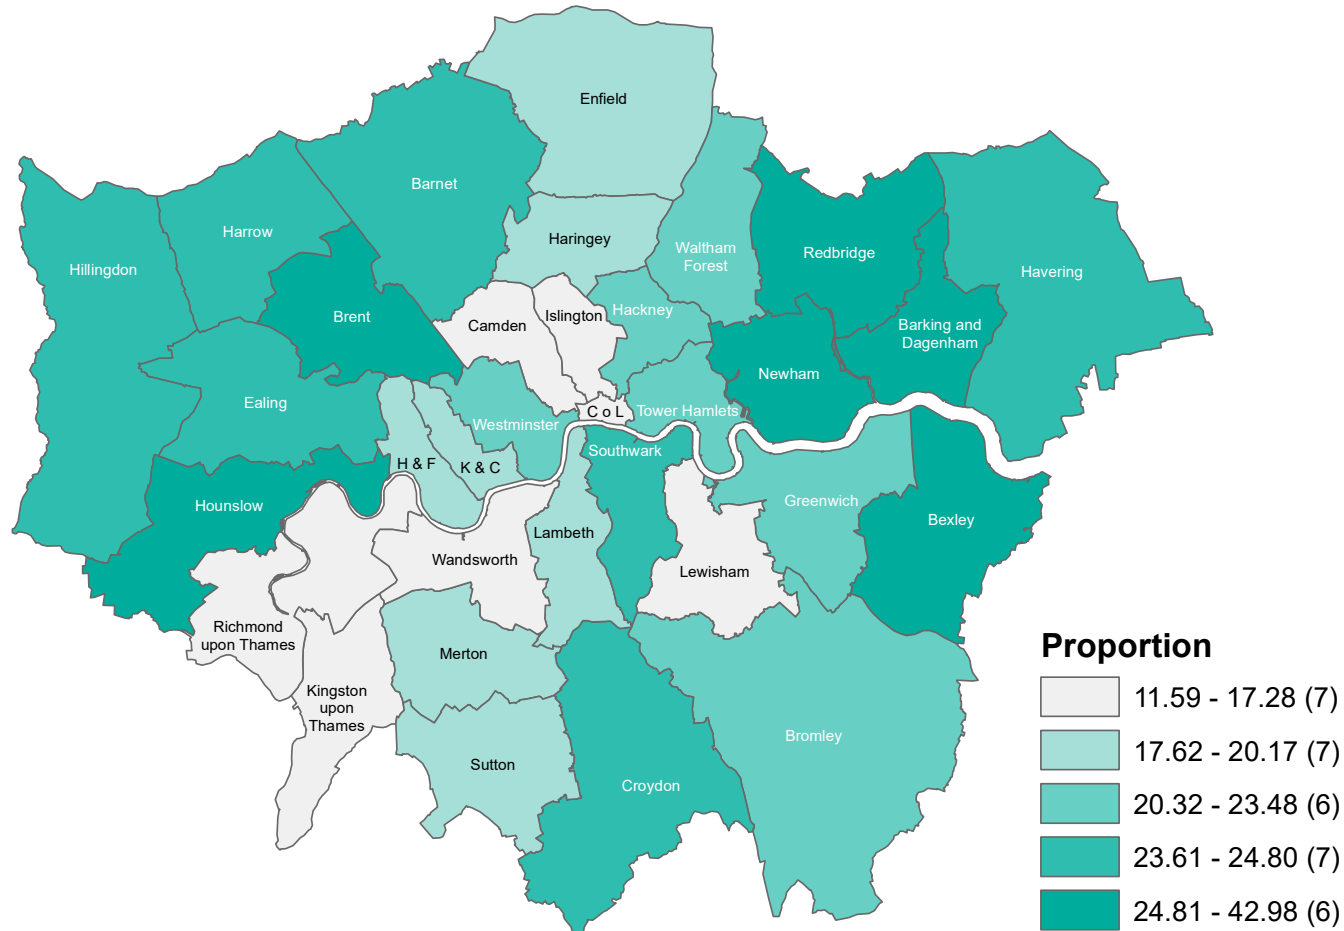

Percentage of physically inactive adults, Persons, 19+ yrs, 2018/19

C o L = City of London, H & F = Hammersmith & Fulham, K & C = Kensington & Chelsea