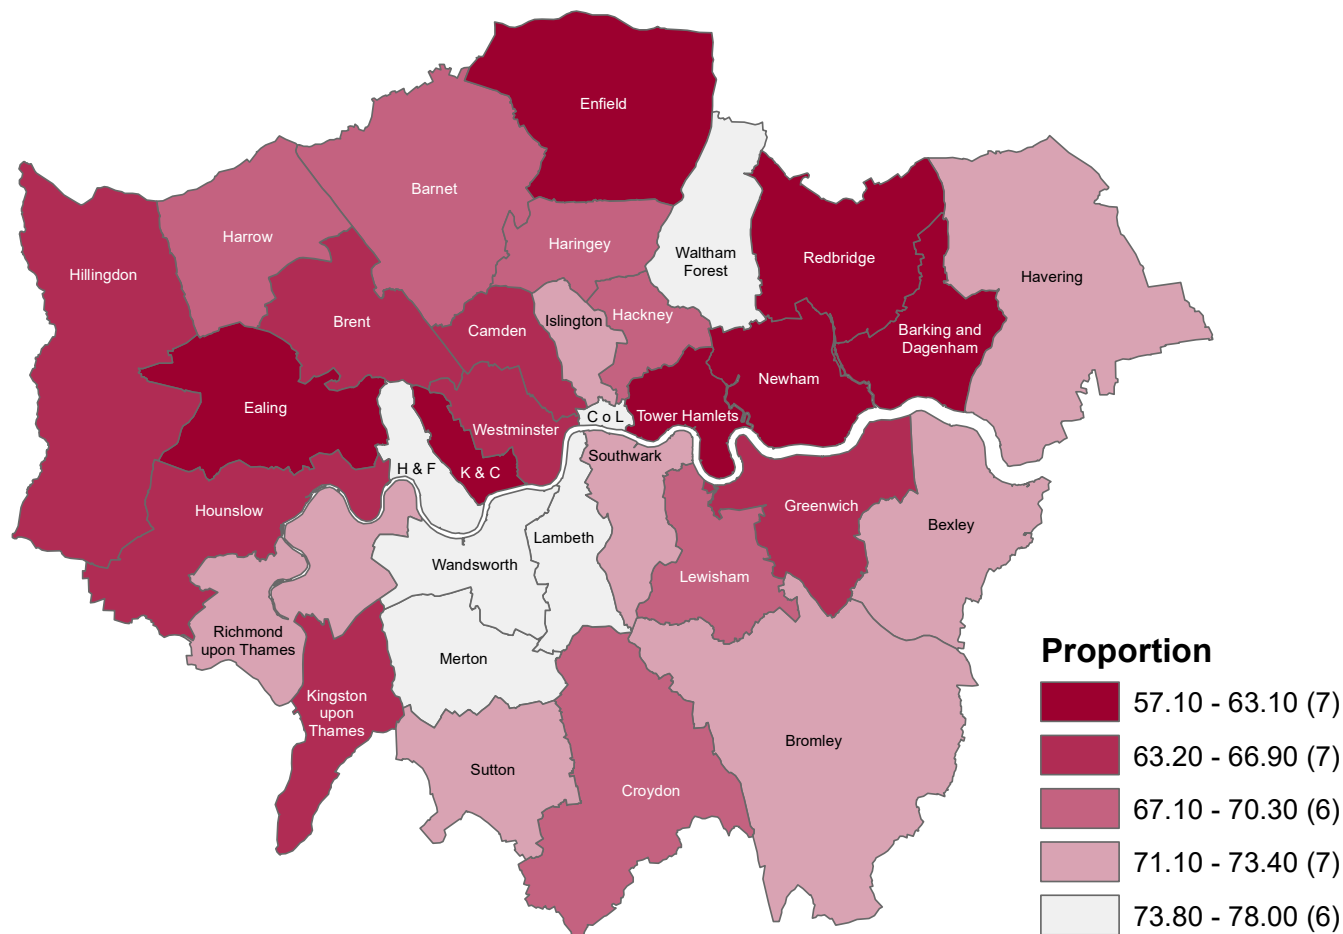

Percentage of people aged 16-64 in employment, Female, 16-64 yrs, 2018/19

C o L = City of London, H & F = Hammersmith & Fulham, K & C = Kensington & Chelsea