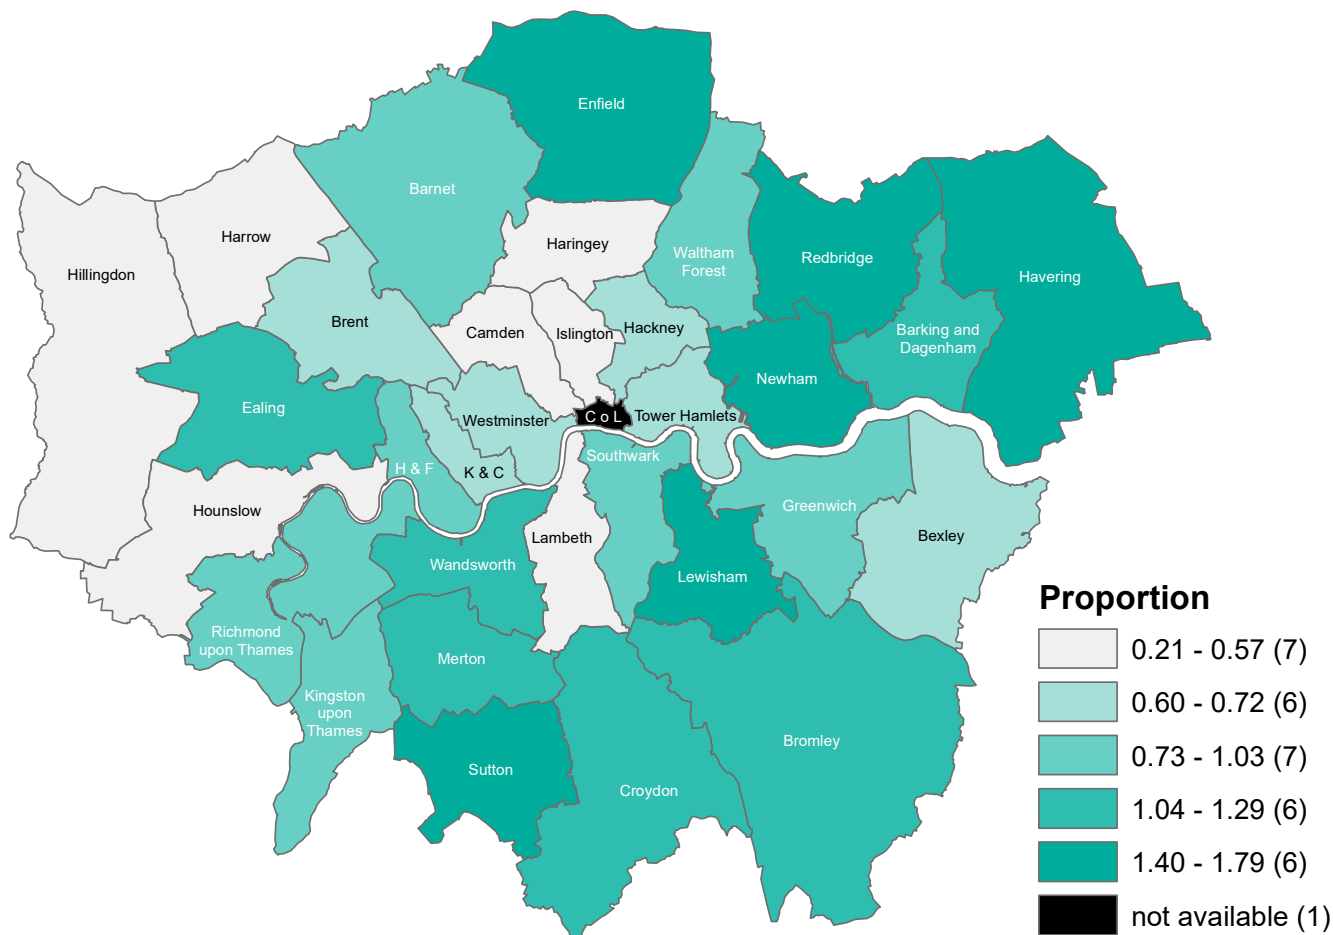

Sickness absence - the percentage of working days lost due to sickness absence, Persons, 16+ yrs, 2016 - 18

C o L = City of London, H & F = Hammersmith & Fulham, K & C = Kensington & Chelsea