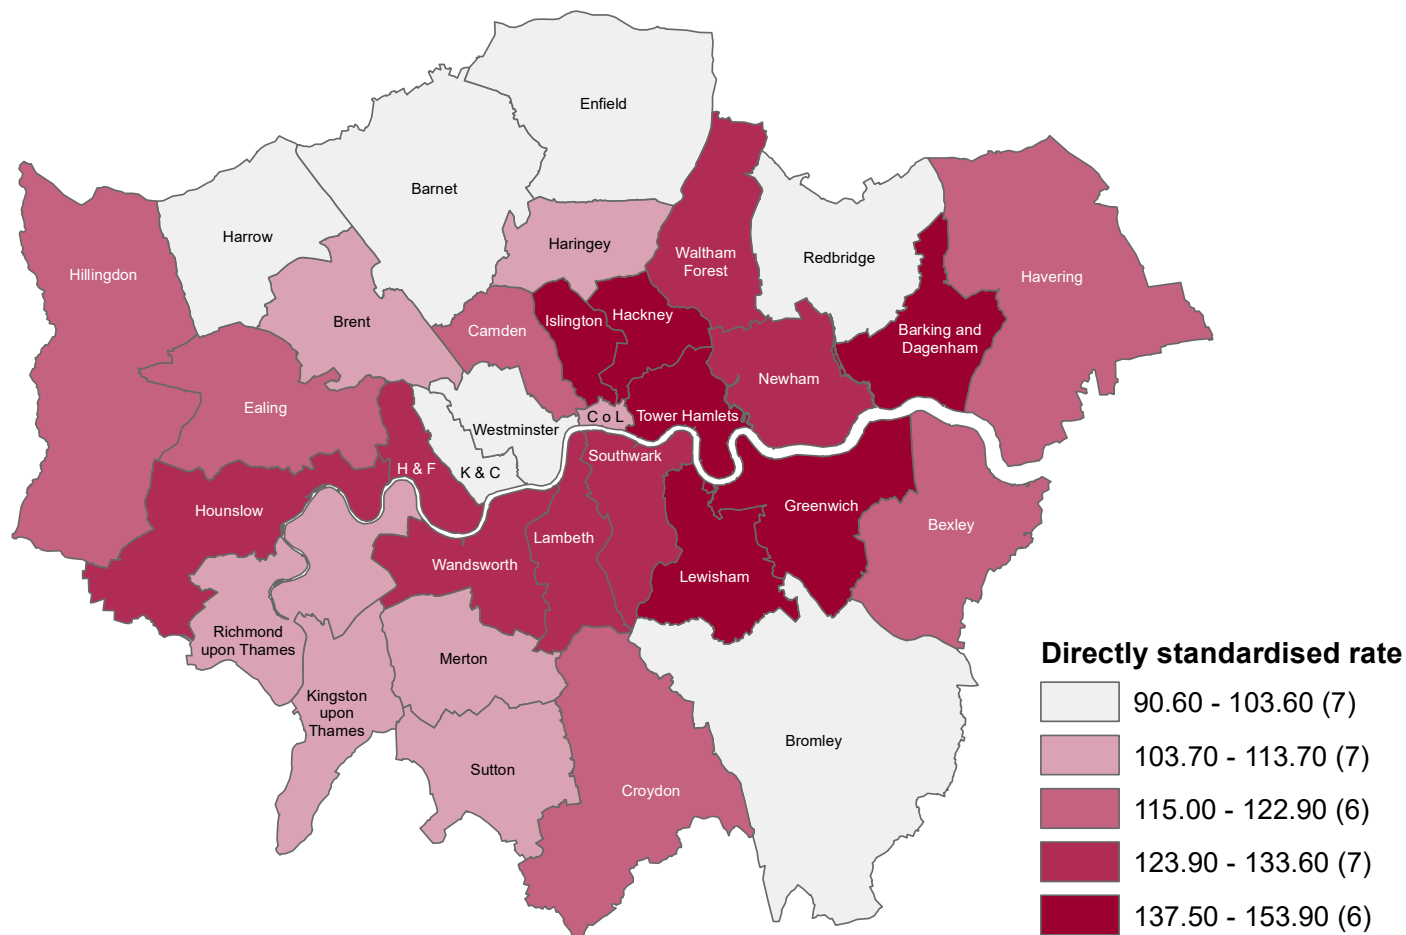

Mortality rate from causes considered preventable, Female, All ages, 2016 - 18

C o L = City of London, H & F = Hammersmith & Fulham, K & C = Kensington & Chelsea