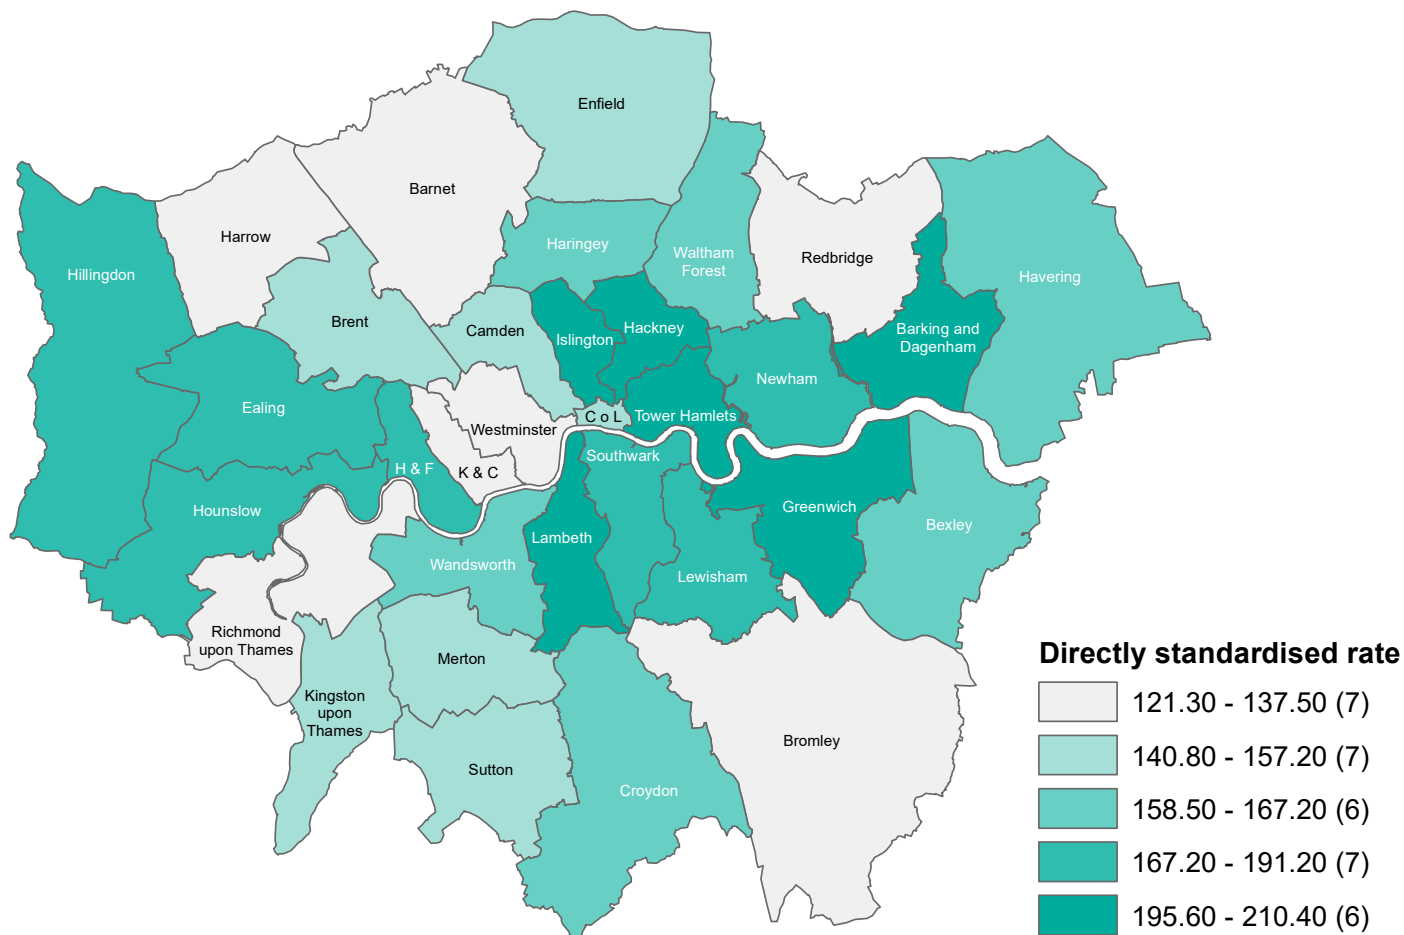

# Mortality rate from causes considered preventable, Persons, All ages, 2016 - 18

C o L = City of London, H & F = Hammersmith & Fulham, K & C = Kensington & Chelsea