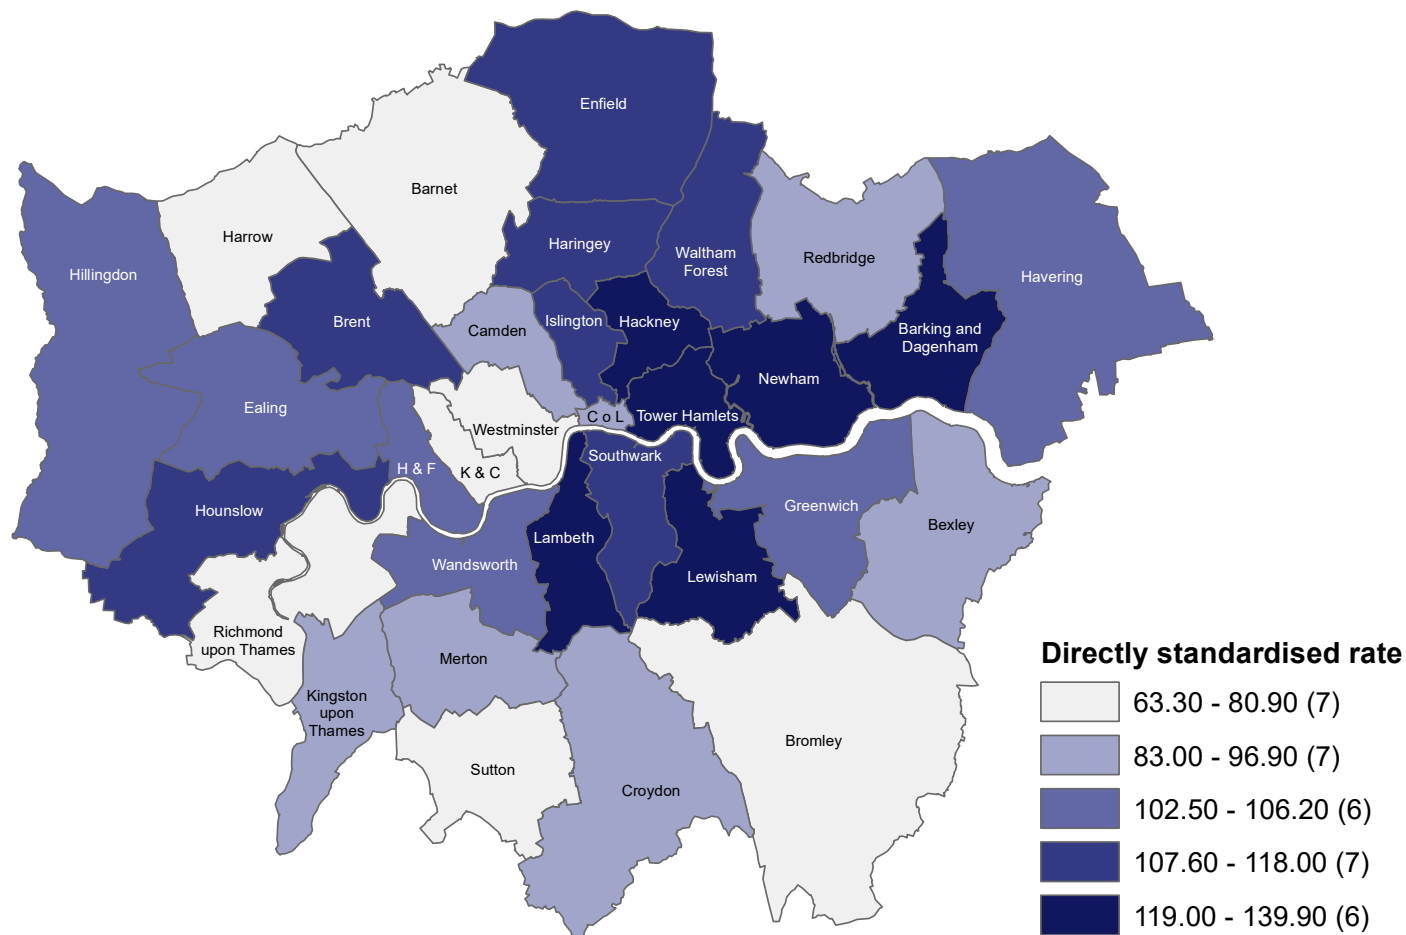

Under 75 mortality rate from all cardiovascular diseases, Male, <75 yrs, 2016 - 18

C o L = City of London, H & F = Hammersmith & Fulham, K & C = Kensington & Chelsea