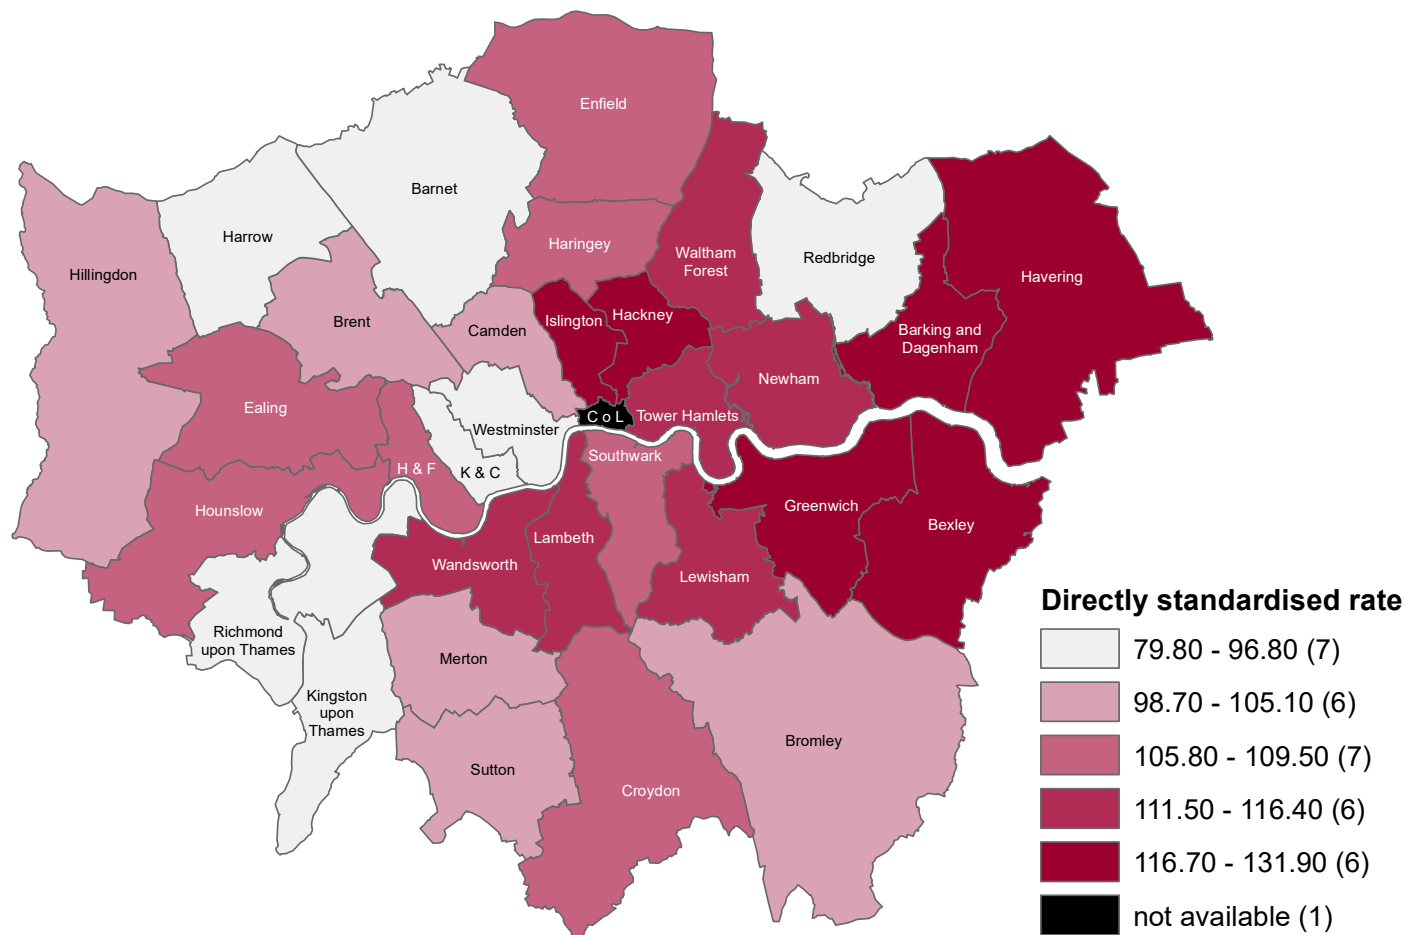

Under 75 mortality rate from cancer, Female, <75 yrs, 2016 - 18

C o L = City of London, H & F = Hammersmith & Fulham, K & C = Kensington & Chelsea