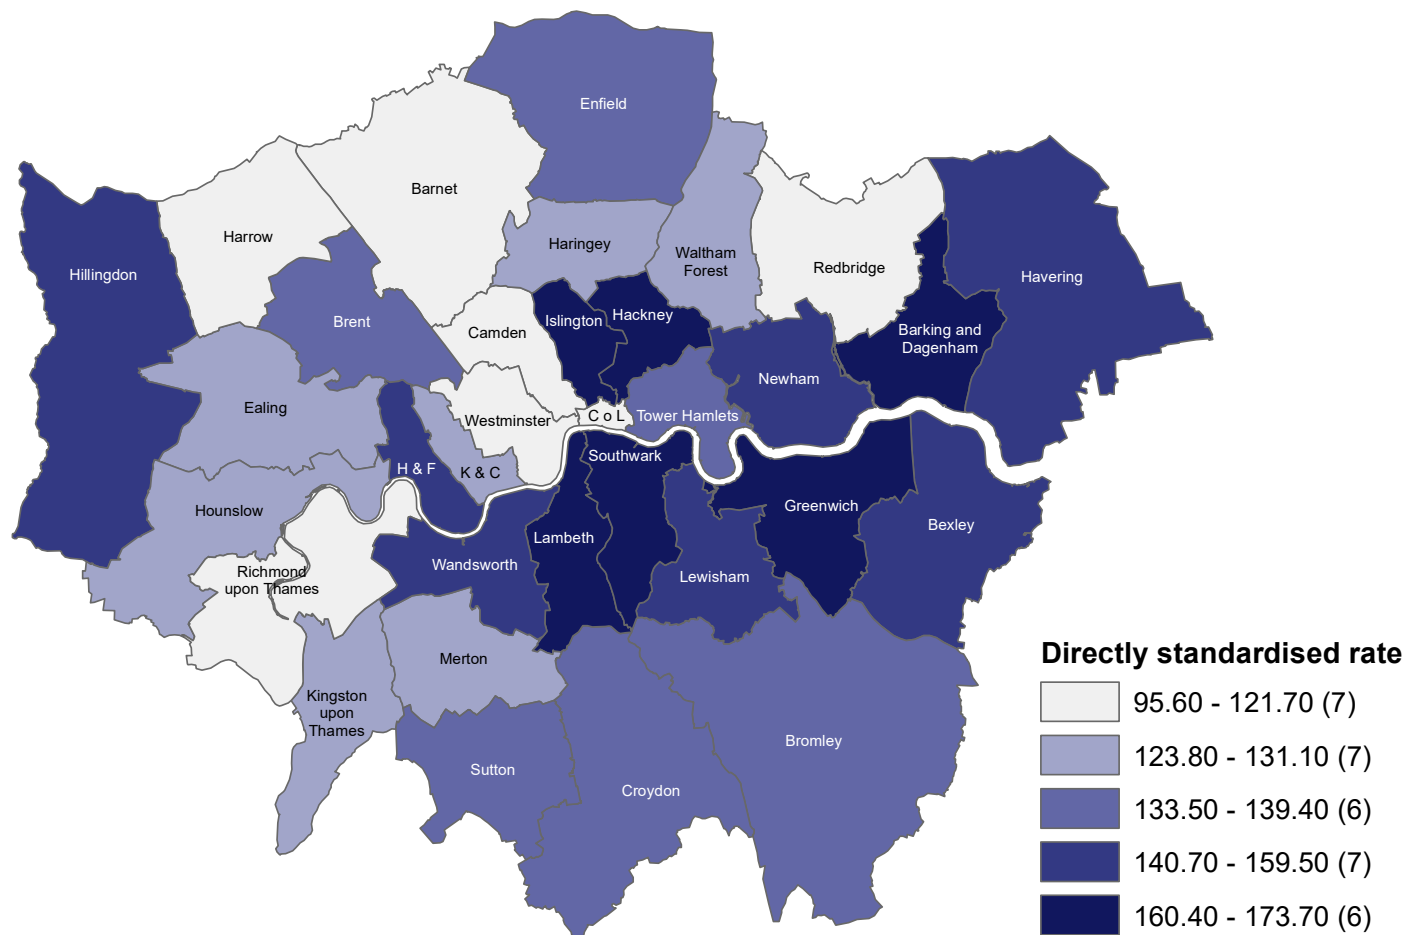

# Under 75 mortality rate from cancer, Male, <75 yrs, 2016 - 18

C o L = City of London, H & F = Hammersmith & Fulham, K & C = Kensington & Chelsea