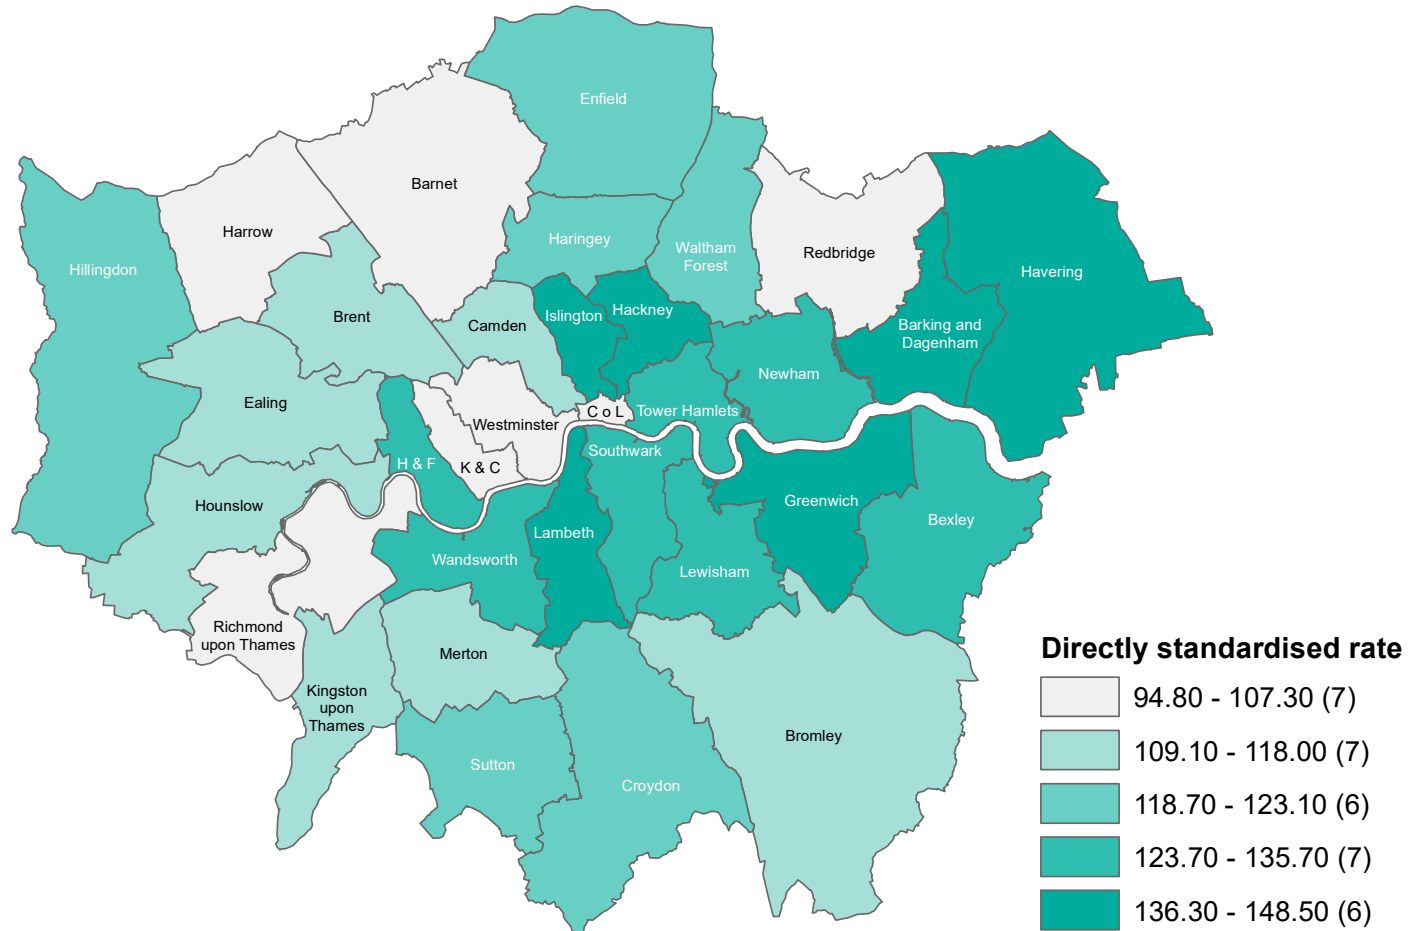

Under 75 mortality rate from cancer, Persons, <75 yrs, 2016 - 18

C o L = City of London, H & F = Hammersmith & Fulham, K & C = Kensington & Chelsea