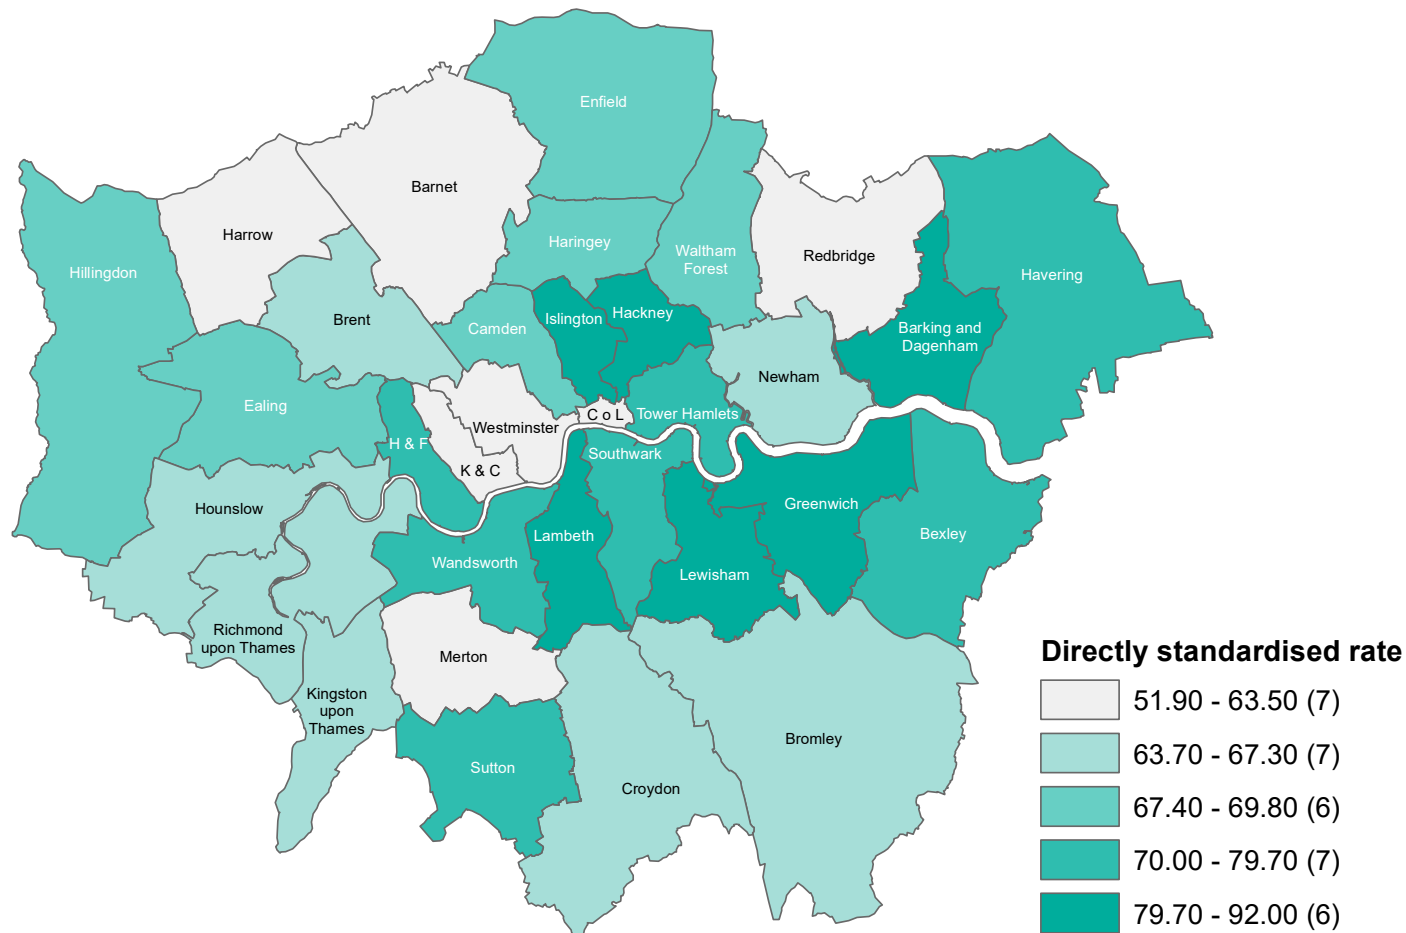

Under 75 mortality rate from cancer considered preventable, Persons, <75 yrs, 2016 - 18

C o L = City of London, H & F = Hammersmith & Fulham, K & C = Kensington & Chelsea