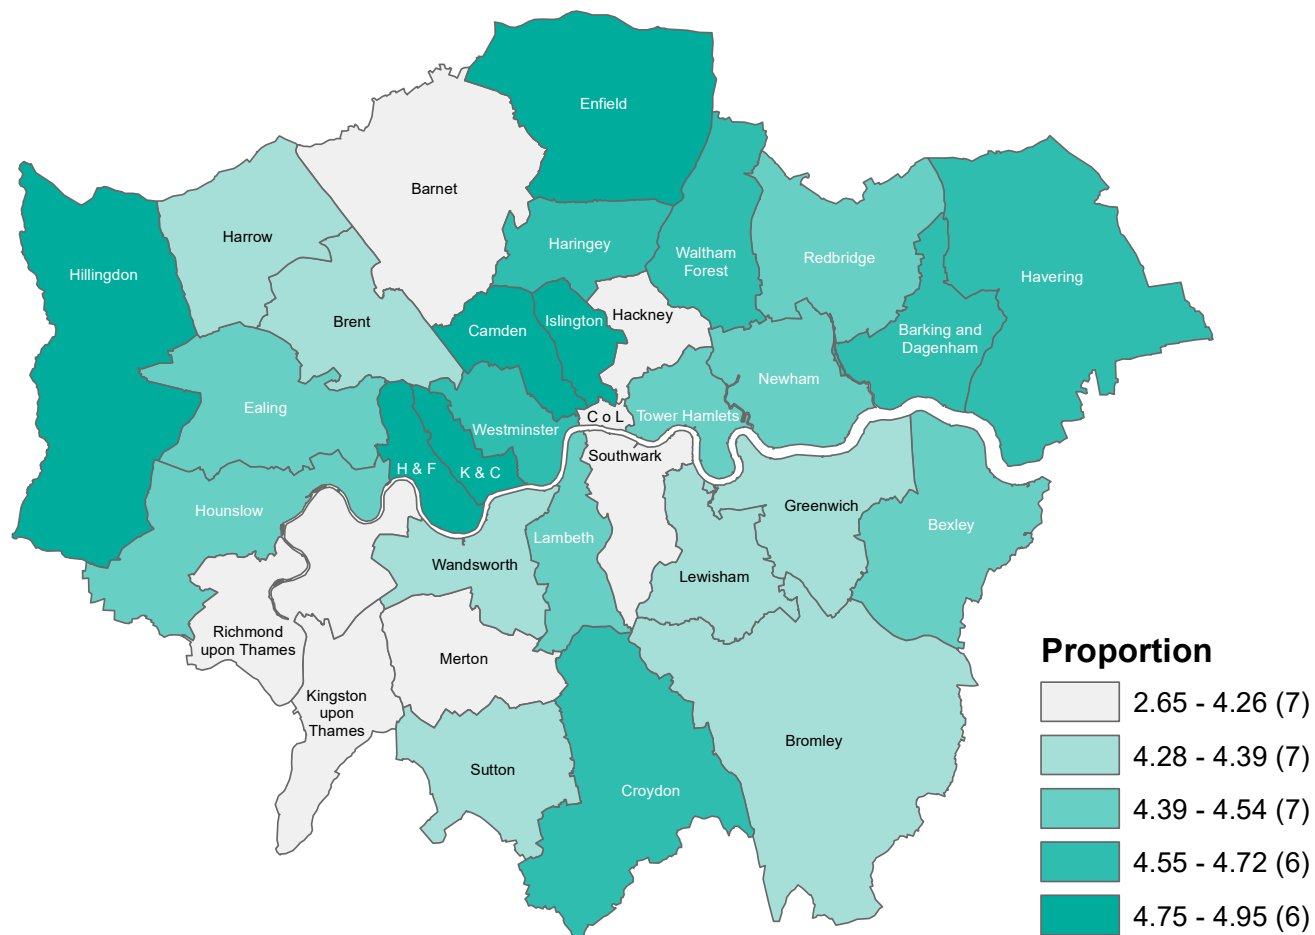

Pupil absence, Persons, 5-15 yrs, 2018/19

C o L = City of London, H & F = Hammersmith & Fulham, K & C = Kensington & Chelsea