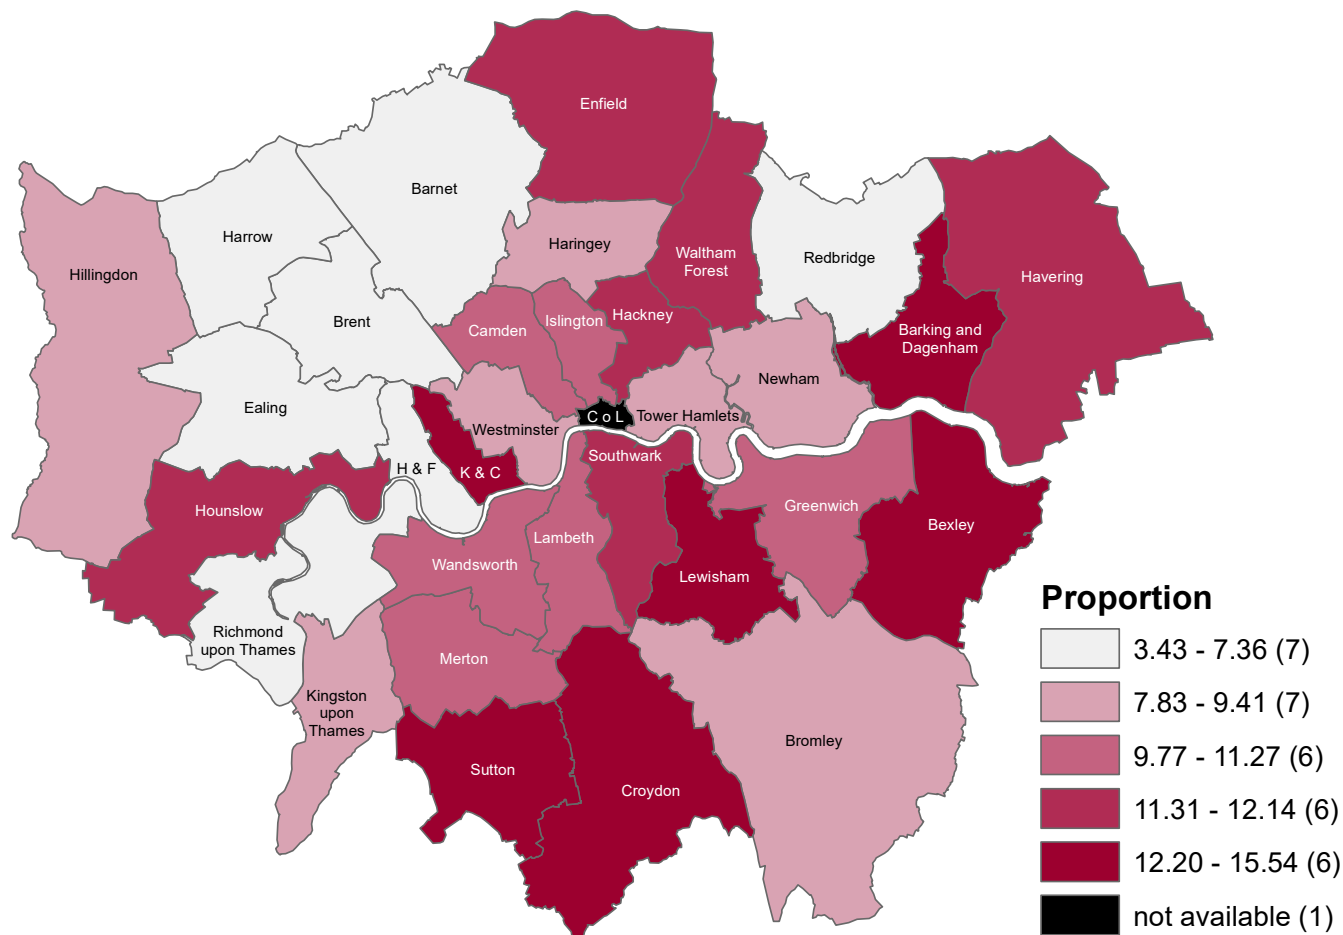

Smoking Prevalence in adults (18+) - current smokers (APS), Female, 18+ yrs, 2019

C o L = City of London, H & F = Hammersmith & Fulham, K & C = Kensington & Chelsea