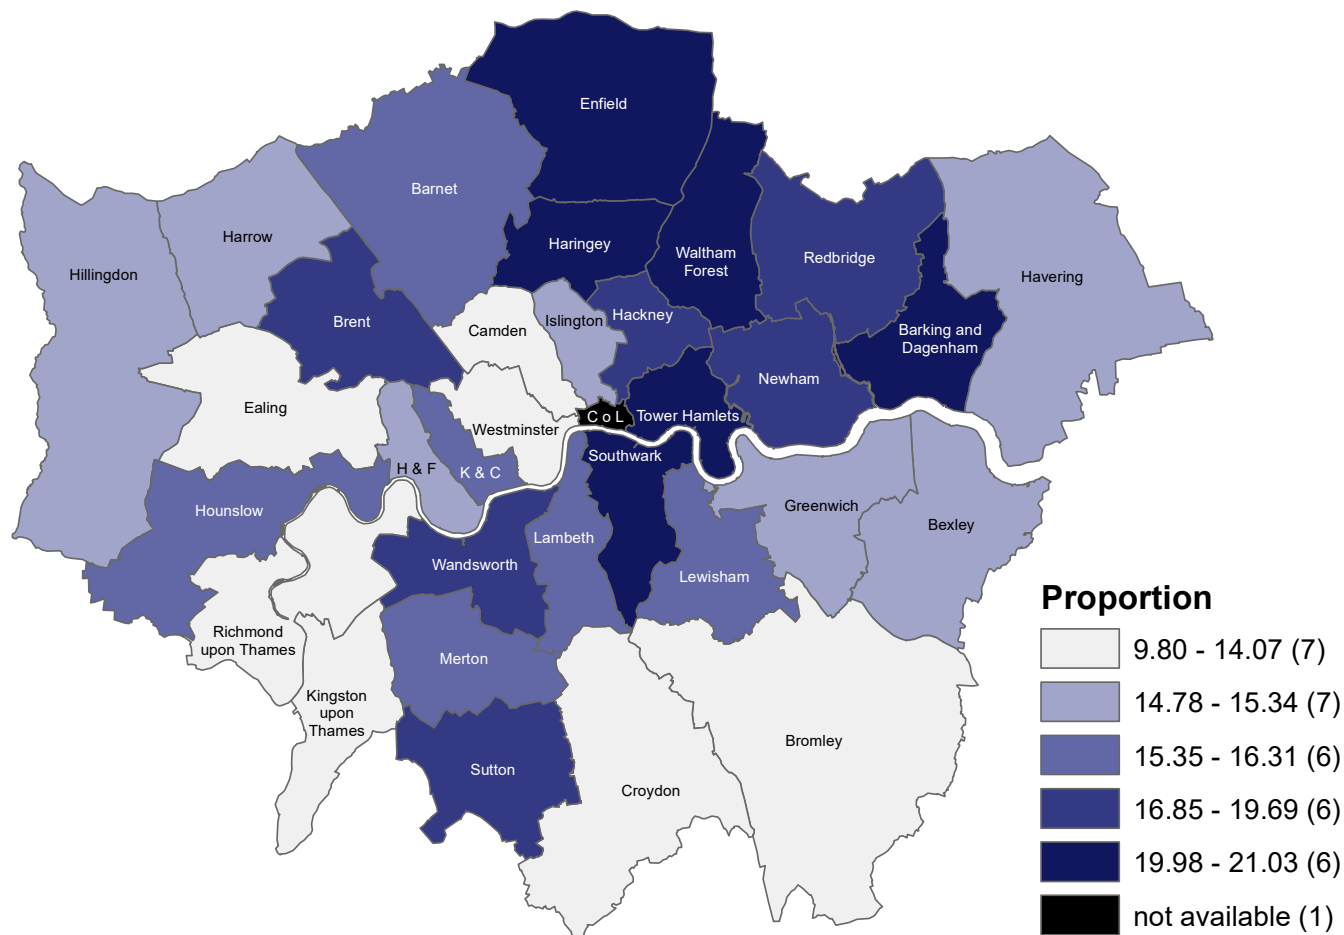

Smoking Prevalence in adults (18+) - current smokers (APS), Male, 18+ yrs, 2019

C o L = City of London, H & F = Hammersmith & Fulham, K & C = Kensington & Chelsea