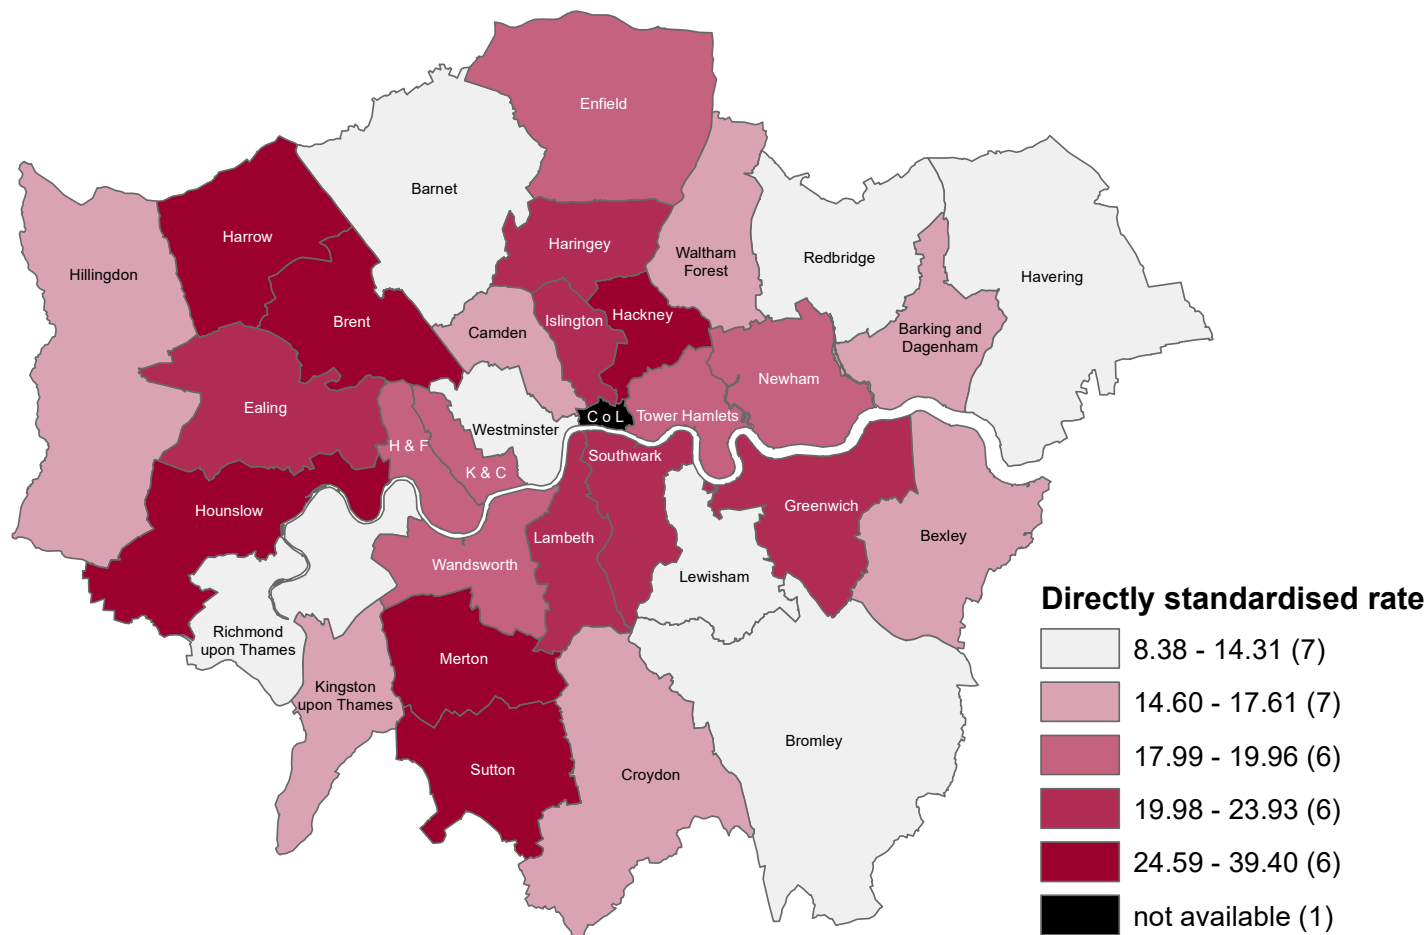

# Violent crime - hospital admissions for violence (including sexual violence), Female, All ages, 2017/18 - 19/20

C o L = City of London, H & F = Hammersmith & Fulham, K & C = Kensington & Chelsea