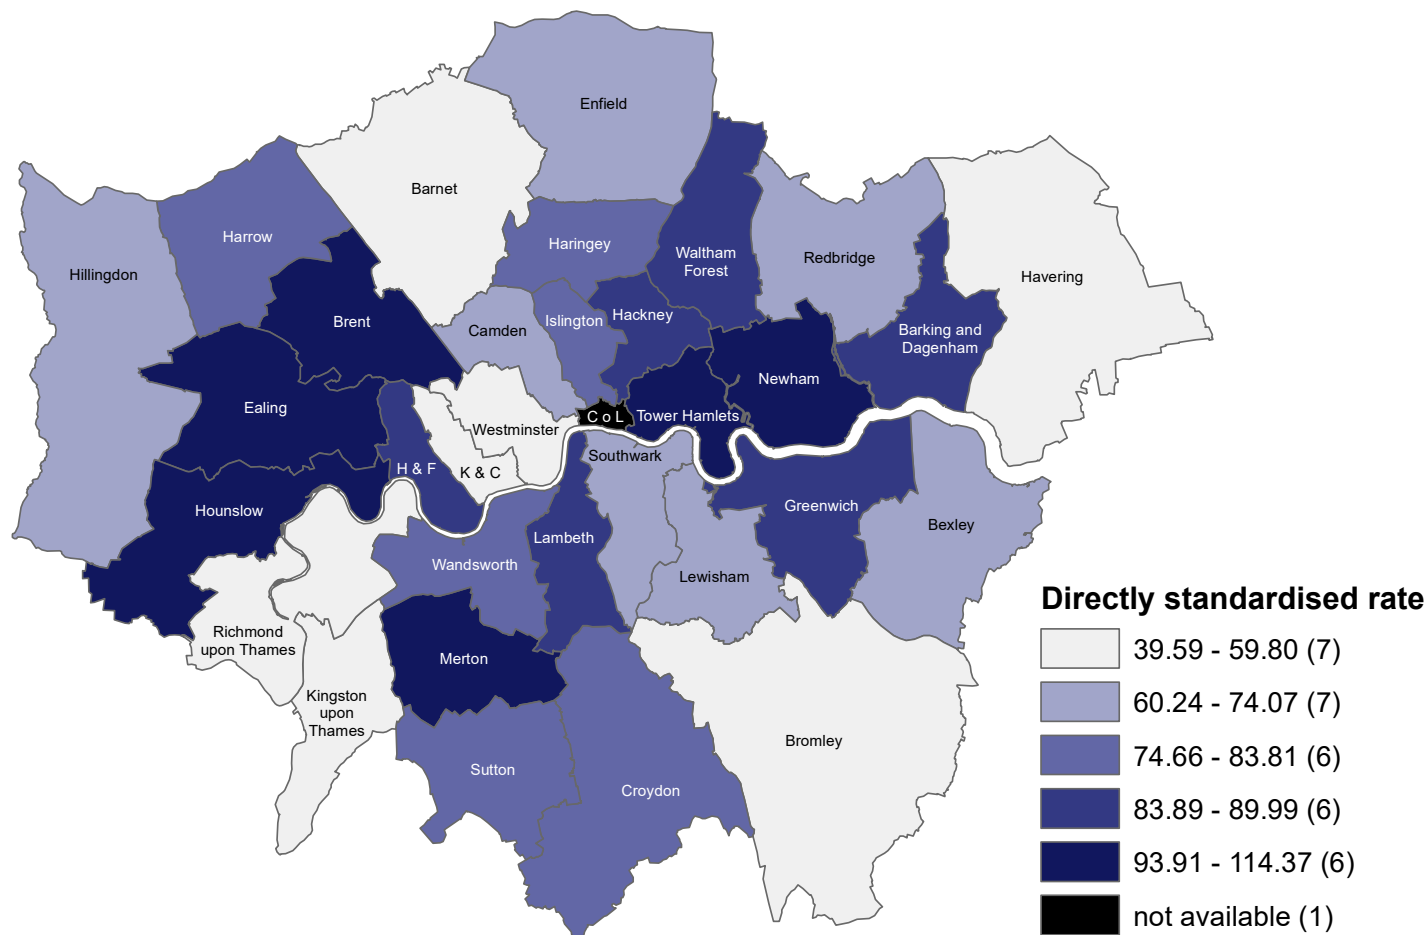

# Violent crime - hospital admissions for violence (including sexual violence), Male, All ages, 2017/18 - 19/20

C o L = City of London, H & F = Hammersmith & Fulham, K & C = Kensington & Chelsea